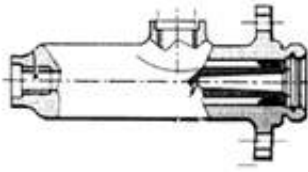

Maître-cylindre simple

MP2901 - 2902 - 2903
MP2904
HYDROVAC

DESCRIPTION	REFERENCE	€uro HT
HYDROVAC with fixing, hoses and connections	MP2918	510.00 €

BRAKING FITTINGS

DESCRIPTION	REFERENCE	€uro HT
plastic reservoir for brake fluid + clips of fixing (for hose Ø 9mm)	MP2927	33.95 €
Rubber hose Ø9 mm linking tank to master cylinder (the meter)	MP3516	22.25 €
Connector 4 holes Hydrovac braking hoses	MP2919	44.80 €
Distributor of braking (replace original one)	MP2920	101.89 €
Connector 3 holes T shape (for original distributor suppression)	MP2921	37.46 €
Connector Ø 16x 150 screw on the master cylinder	MP2924	5.75 €
Connector 3 holes for master cylinder simple circuit	MP2925	25.90 €
Rubber teat for brake fluid tank	MP2926	8.61 €
kit of two clips of brake hoses	MP2825	2.88 €
Set of 2 anti noise for hand brake	MP2830	1.95 €

R8 R1130 ch285525..326108 - Floride Caravelle R1131 - R8 GORDINI R1134 10/68.. R1135

DESCRIPTION	REFERENCE	€uro HT
Master cylinder Ø22mm	MP2901	96.03 €

R8 R1130 ch326109..386751 - R8 Major R1132 ..ch206000 - Caravelle R1131 ..ch25575 - R10 R1190 ..ch87348
R8 R1130 ch386752..- R8 Major R1332 ch20600..335195 - Caravelle R1131 ch25576..- R10 R1190 CH87349..477139

Master cylinder Ø19mm	MP2902	100.70 €
-----------------------	--------	----------

R8 Major R1132 ch335196.. - R8 S 10/68.. - R10 R1190 R1192 ch477139..

Master cylinder Ø19mm	MP2904	96.70 €
-----------------------	--------	---------