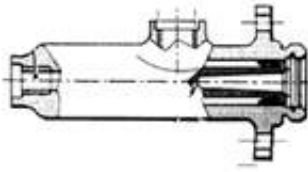

Maître-cylindre simple

MP2901 - 2902 - 2903
MP2904
HYDROVAC

HYDROVAC		
DESCRIPTION	REFERENCE	€uro HT
HYDROVAC with fixing, hoses and connections	MP2918	474.24 €
BRAKING FITTINGS		
DESCRIPTION	REFERENCE	€uro HT
plastic reservoir for brake fluid + clips of fixing (for hose Ø 9mm)	MP2927	33.95 €
Rubber hose Ø9 mm linking tank to master cylinder (the meter)	MP3516	22.25 €
Connector 4 holes Hydrovac braking hoses	MP2919	44.80 €
Distributor of braking (replace original one)	MP2920	101.89 €
Connector 3 holes T shape (for original distributor suppression)	MP2921	37.46 €
Connector Ø 16x 150 screw on the master cylinder	MP2924	5.75 €
Connector 3 holes for master cylinder simple circuit	MP2925	25.90 €
Rubber teat for brake fluid tank	MP2926	8.61 €
kit of two clips of brake hoses	MP2825	2.88 €
Set of 2 anti noise for hand brake	MP2830	1.95 €
R8 R1130 ch285525..326108 - Floride Caravelle R1131 - R8 GORDINI R1134 10/68.. R1135		
DESCRIPTION	REFERENCE	€uro HT
Master cylinder Ø22mm	MP2901	96.03 €
R8 R1130 ch326109..386751 - R8 Major R1132 ..ch206000 - Caravelle R1131 ..ch25575 - R10 R1190 ..ch87348		
R8 R1130 ch386752..- R8 Major R1332 ch20600..335195 - Caravelle R1131 ch25576..- R10 R1190 CH87349..477139		
Master cylinder Ø19mm	MP2902	100.70 €
R8 Major R1132 ch335196.. - R8 S 10/68.. - R10 R1190 R1192 ch477139..		
Master cylinder Ø19mm	MP2904	96.70 €
R8 - R10 - R8 G 1962..		
Package service square cross section piston rings set with boot	MP2915	12.20 €
Package service O ring piston package service with boot	MP2916	11.72 €
PISTON Ø 38 mm for caliper origin for R8 and A 110.	MP3307	13.60 €
Left caliper Ø38mm MECAPARTS manufacture (identical braking strength to the caliper Gr4)	MP2908	189.00 €
Right caliper Ø 38mm MECAPARTS manufacture (identical braking strength to the caliper Gr4)	MP2909	189.00 €
Package service	MP2917	11.72 €
Front hose rubber for R8 / A110 caliper and rear for 1600 SI -SC - A310/4	MP2910	15.81 €
Rear left caliper Ø 32mm + actuation brake of parking (MECA PARTS Manufacture improvement braking)	MP3001	298.80 €
Rear right caliper Ø 32mm+ actuation brake of parking (MECAPARTS Manufacture improvement braking)	MP3002	298.80 €
Rear left caliper Ø38mm + actuation brake of parking (MECA PARTS Manufacture)(improvement braking)	MP3006	298.80 €
Rear right caliper Ø 38mm + actuation brake of parking (MECAPARTS Manufacture)(improvement braking)	MP3007	298.80 €
Package service square cross section piston rings Ø32mm set with boot (caliper Bendix)	MP3004	12.79 €
Package service O ring piston Ø32mm package service with boot (old caliper)	MP3005	12.63 €
PISTON Ø 32 mm for caliper origin for R8 and A110.	MP3308	13.60 €
Rear hose (long 252mm	MP3003	12.63 €