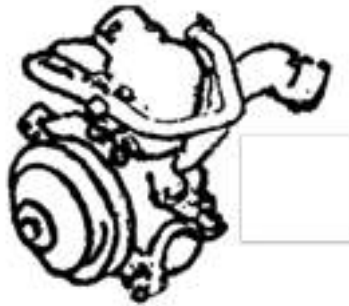

TIMING

TYPE	DESCRIPTION	REFERENCE	€uro HT
V6 GT TURBO D501 502 503	Distribution set (3 chains camshafts+oil pump + 2 chain guid +2 tensioner b	MP0521	158.00 €

WATER PUMP

DESCRIPTION	REFERENCE	€uro HT
Water pump D500 / Turbo 501 - D502	MP0517	299.90 €
WATER PUMP A 610 D 503	MP0530	410.00 €