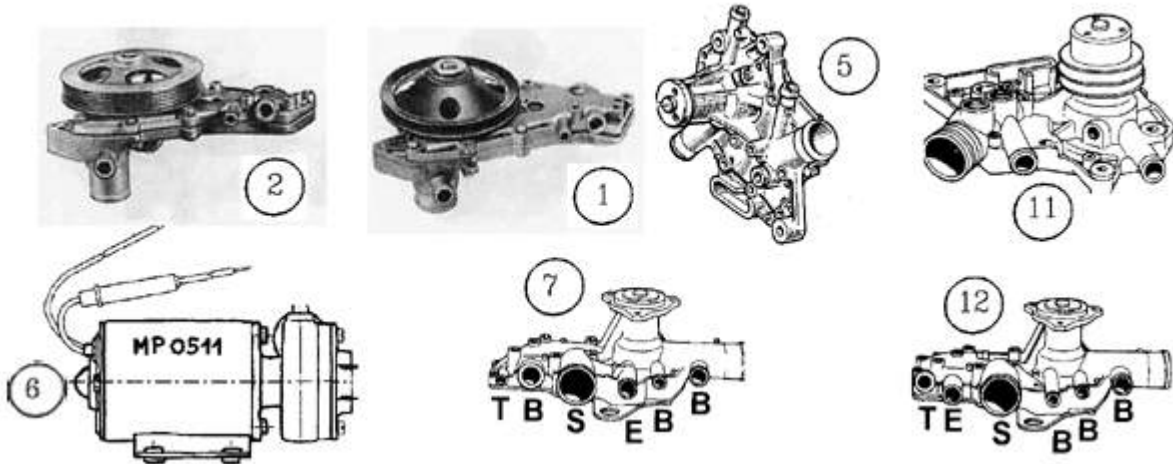

TYPE	DESCRIPTION	REFERENCE	€uro HT
R5 ALPINE	rep (1) : Oil pump (gear 25mm) original model	MP0417	79.95 €
R 5 ALPINE (moteur préparé)	Oil pump big delivery (pinion 31mm)	MP0400	99.95 €
R5 ALPINE moteur 1397cc	Spacer for oil pump fitting think 7mm for casing MP0904 and MP0927	MP0476A7	44.49 €
R5 ALPINE TURBO / TURBO 2 / SUPER 5 GT TURBO	kit Oil pump	MP0482	82.00 €

WATER PUMPS

TYPE	DESCRIPTION	REFERENCE	€uro HT
R5 ALPINE / ALPINE TURBO	rep (5) : Unequipped pump	MP0516	76.50 €
R5 Turbo 1 et 2 (.83)	rep (7) : Unequipped pump	MP0520	79.90 €
R5 turbo 2 (84..)	rep (12) : Unequipped pump	MP0526	87.97 €
R5 Alpine turbo (Avec direction assistée)	rep (11) : Water pump with pulley	MP0525	0 €
Super 5 GT turbo	rep (1) : Pump (Striated belt)	MP0531	69.04 €
Super 5 GT turbo	rep (2) : Water pump (Striated belt)	MP0532	73.78 €
R5	Rubber water pump Ø 15 mm	MP0560	1.62 €
R5	Rubber water pump obturator Ø 20 mm	MP0561	1.83 €
R5 (1108)/R12/V85	Paper seal water pump R5 (1108cc)/R12/V85	MP0562	4.45 €
Pompe auxiliaire competition	rep (6) : Electric pump Flow 30l /mn	MP0511	257.61 €