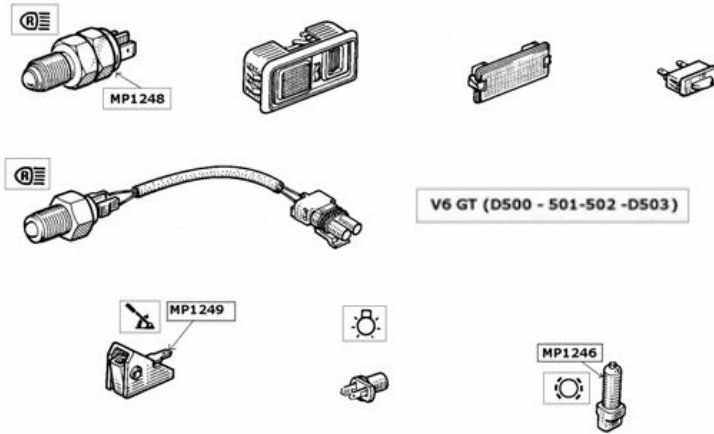

Others devices

TYPE	DESCRIPTION	REFERENCE	€uro HT
TOUS TYPES	Stop light switch	MP1246	4.19 €
D 500 - D501 - D502	door switches	MP1248	3.57 €
TOUS TYPES	Hand brake switch	MP1249	0 €