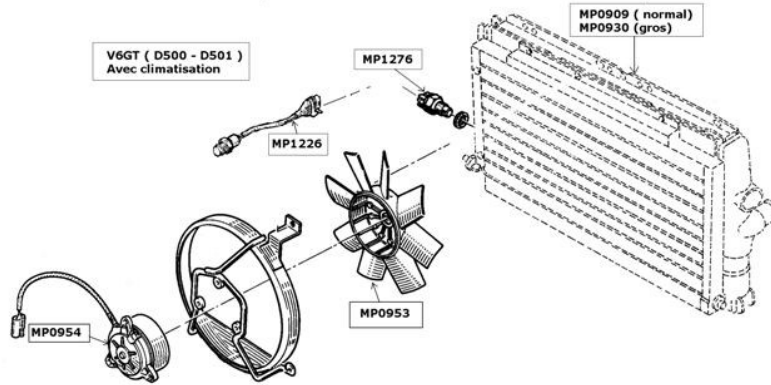

GTA

DESCRIPTION		REFERENCE	€uro HT
500/501/502	ALPINE GTA STEERING COLUMN LOCK (500/ 501/ 502)	MP4384	115.00 €
GTA	Front indicator Alpine GTA driver side	MP4879	166.00 €
GTA	Front indicator Alpine GTA co driver side	MP4880	166.00 €

V6 GT

DESCRIPTION	REFERENCE	€uro HT
Oil pressure switches Ø 10 x 100 . 0.40bars	MP1212	4.95 €
Oil pressure transmetteur 0 -6 bars (1 thread)	MP1251	35.40 €
Warning oil pressure all models 0,6 bar M18x150	MP1231	8.70 €
Oil pressure transmittor 0-6 bar - 0.35 - M14 X 1,5	MP1252	46.45 €
Oil-pressure release switch 0.21 bar 14x1.5	MP1253	6.99 €

V6 GT TURBO without air conditioning

DESCRIPTION	REFERENCE	€uro HT
Thermo switch for electro-fan water crankcase temperature Ø22 x150 page 82 - 92°	MP1203	10.25 €
Fan release switch	MP1224	20.70 €

V6 GT TURBO with air conditioning

DESCRIPTION	REFERENCE	Euro HT
Fan release switch 95° - 80° Ø 22X150	MP1226	29.80 €
thermo-switches 2 speeds	MP1276	20.70 €

V6 GT TURBO

DESCRIPTION	REFERENCE	€uro HT
Probe and warning at 120°C Ø14x125	MP1228	11.85 €