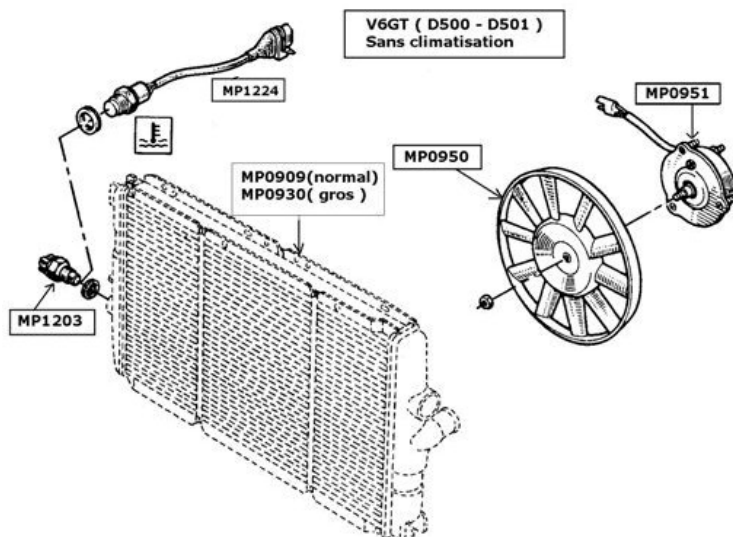

GTA

DESCRIPTION		REFERENCE	€uro HT
500/501/502	ALPINE GTA STEERING COLUMN LOCK (500/ 501/ 502)	MP4384	115.00 €
GTA	Front indicator Alpine GTA driver side	MP4879	166.00 €
GTA	Front indicator Alpine GTA co driver side	MP4880	166.00 €

V6 GT

DESCRIPTION	REFERENCE	€uro HT
Oil pressure switches Ø 10 x 100 . 0.40bars	MP1212	4.95 €
Oil pressure transmetteur 0 -6 bars (1 thread)	MP1251	35.40 €
Warning oil pressure all models 0,6 bar M18x150	MP1231	8.70 €
Oil pressure transmittor 0-6 bar - 0.35 - M14 X 1,5	MP1252	46.45 €
Oil-pressure release switch 0.21 bar 14x1.5	MP1253	6.99 €

V6 GT TURBO without air conditioning

DESCRIPTION	REFERENCE	€uro HT
Thermo switch for electro-fan water crankcase temperature Ø22 x150 page 82 - 92°	MP1203	10.25 €
Fan release switch	MP1224	20.70 €

V6 GT TURBO with air conditioning

DESCRIPTION	REFERENCE	Euro HT
Fan release switch 95° - 80° Ø 22X150	MP1226	29.80 €
thermo-switches 2 speeds	MP1276	20.70 €

V6 GT TURBO

DESCRIPTION	REFERENCE	€uro HT
Probe and warning at 120°C Ø14x125	MP1228	11.85 €