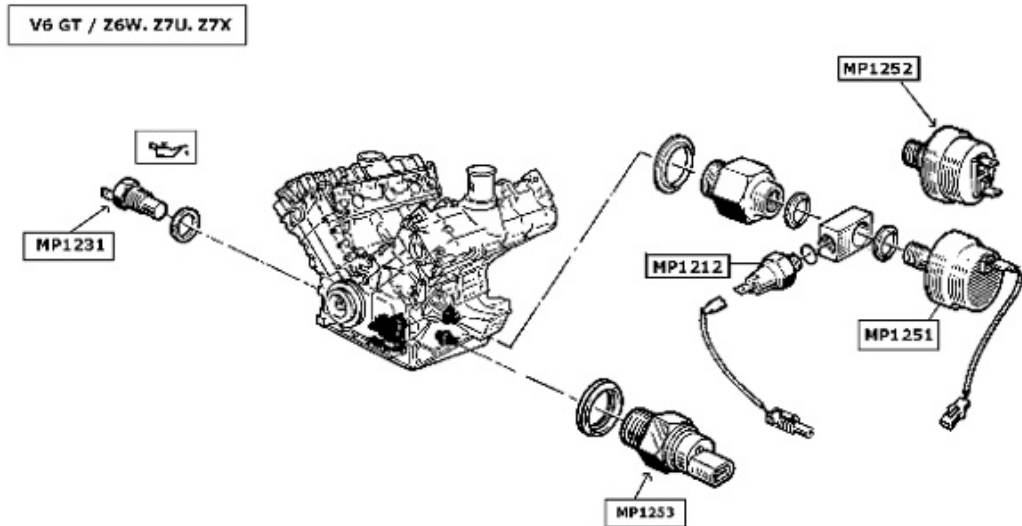

GTA

DESCRIPTION		REFERENCE	€uro HT
500/501/502	ALPINE GTA STEERING COLUMN LOCK (500/ 501/ 502)	MP4384	115.00 €
GTA	Front indicator Alpine GTA driver side	MP4879	166.00 €
GTA	Front indicator Alpine GTA co driver side	MP4880	166.00 €

V6 GT

DESCRIPTION	REFERENCE	€uro HT
Oil pressure switches Ø 10 x 100 . 0.40bars	MP1212	4.95 €
Oil pressure transmetteur 0 -6 bars (1 thread)	MP1251	35.40 €
Warning oil pressure all models 0,6 bar M18x150	MP1231	8.70 €
Oil pressure transmittor 0-6 bar - 0.35 - M14 X 1,5	MP1252	46.45 €
Oil-pressure release switch 0.21 bar 14x1.5	MP1253	6.99 €

V6 GT TURBO without air conditioning

DESCRIPTION	REFERENCE	€uro HT
Thermo switch for electro-fan water crankcase temperature Ø22 x150 page 82 - 92°	MP1203	10.25 €
Fan release switch	MP1224	20.70 €

V6 GT TURBO with air conditioning

DESCRIPTION	REFERENCE	Euro HT
Fan release switch 95° - 80° Ø 22X150	MP1226	29.80 €
thermo-switches 2 speeds	MP1276	20.70 €

V6 GT TURBO

DESCRIPTION	REFERENCE	€uro HT
Probe and warning at 120°C Ø14x125	MP1228	11.85 €