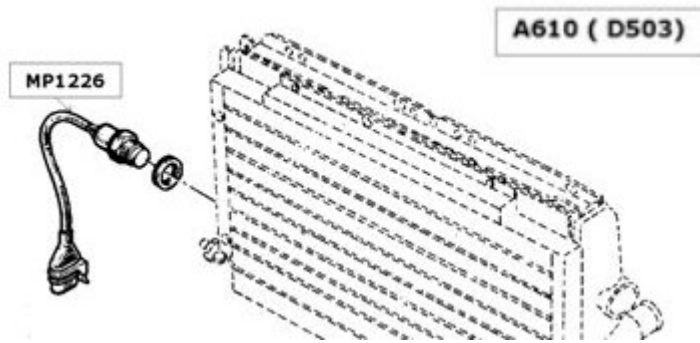

Others devices

DESCRIPTION	REFERENCE	€uro HT
Fan release switch 95° - 80° Ø 22X150	MP1226	29.80 €