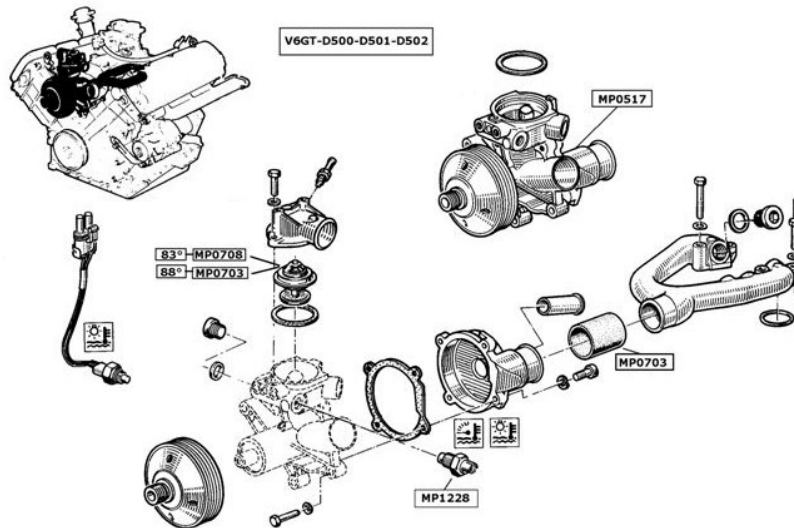

V6 GT

DESCRIPTION	REFERENCE	€uro HT
Oil pressure switches Ø 10 x 100 . 0.40bars	MP1212	4.95 €
Oil pressure transmetteur 0 -6 bars (1 thread)	MP1251	35.40 €
Warning oil pressure all models 0,6 bar M18x150	MP1231	8.70 €
Oil pressure transmittor 0-6 bar - 0.35 - M14 X 1,5	MP1252	46.45 €
Oil-pressure release switch 0.21 bar 14x1.5	MP1253	6.99 €

V6 GT TURBO without air conditioning

DESCRIPTION	REFERENCE	€uro HT
Thermo switch for electro-fan water crankcase temperature Ø22 x150 page 82 - 92°	MP1203	10.25 €
Fan release switch	MP1224	20.70 €

V6 GT TURBO with air conditioning

DESCRIPTION	REFERENCE	Euro HT
Fan release switch 95° - 80° Ø 22X150	MP1226	29.80 €
thermo-switches 2 speeds	MP1276	20.70 €

V6 GT TURBO

DESCRIPTION	REFERENCE	€uro HT
Probe and warning at 120°C Ø14x125	MP1228	11.85 €