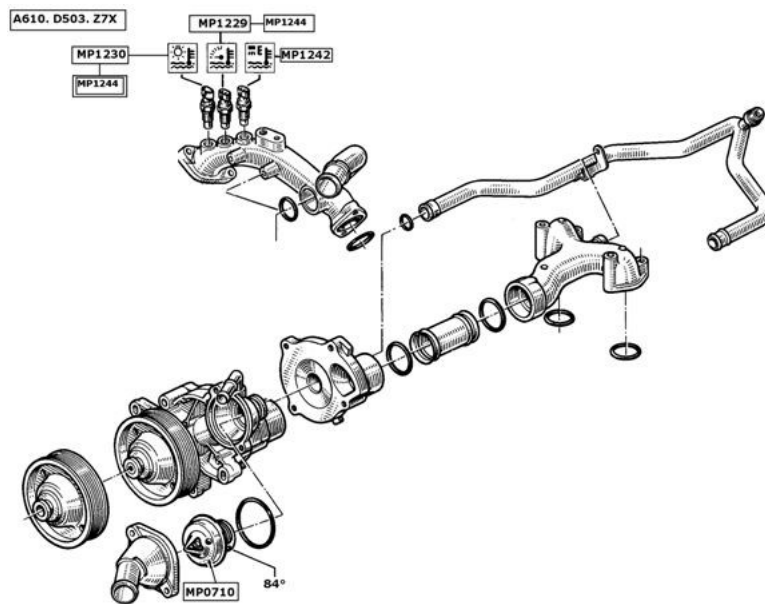

A610

DESCRIPTION	REFERENCE	€uro HT
Probe and warning M14x125	MP1229	8.20 €
Warning at 120°C (Thermal switch) M14x125	MP1230	8.78 €
Air temperature thermal switch M12X1,5	MP1242	11.33 €
Thermic switch for fan A610 / Z7X since n° F0000048	MP1244	9.19 €