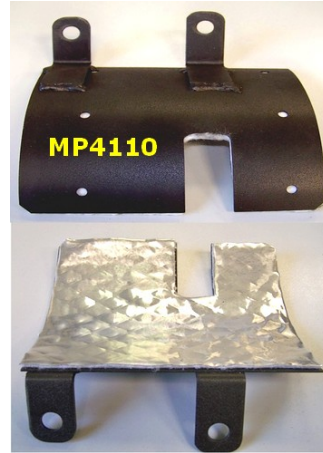

R8G 1300

| TYPE | DESCRIPTION | REFERENCE | €uro HT |
|--|---|-----------|---------|
|  | Cylinder head temperature probe | MP1233 | 0 € |
|  | Thermo switch for electro-fan water crankcase temperature Ø22 x150 plage 82 - 92° | MP1203 | 9.72 € |
|  | Thermo switch for electro-fan water crankcase temperature Ø22 x 150 plage 88 - 79° | MP1204 | 9.14 € |
|  | Thermo switch for electro-fan water crankcase temperature Ø22 x 150 plage 74 - 88° | MP1208 | 10.54 € |

STANDARD REPLACEMENT OR NEW STARTERS

| TYPE | DESCRIPTION | REFERENCE | €uro HT |
|------|--|-----------|---------|
| R8G | Starter 3 fastening points 0.9kw - 45° (New starter but return of the old) | MP1209 | 89.91 € |