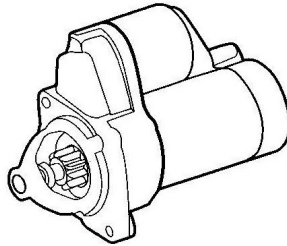

**ALTERNATORS**

TYPE	DESCRIPTION	REFERENCE	€uro HT
R5 ALPINE (1223) - R5 ALPINE TURBO (122B)	Alternator 50 A Part exchange (return of the old) (with regulator )	MP1238	97.80 €
SUPER GT TURBO (C405)	Alternator 12v 60 A - 60° Part exchange (with régulateur )	MP1239	138.90 €

**STARTERS**

TYPE	DESCRIPTION	REFERENCE	€uro HT
R5 TURBO (8220)	Starter 3 fastening points 0.9kw - 45° (New starter but return of the old)	MP1209	101.00 €
R5 ALPINE (1223) R5 ALPINE TURBO (122B)- SUPER	Starter 3 fastening points 0.9 kw - 45° (New starter but return of the old)	MP1236	89.91 €
R5 TURBO (8220) R5 SUPER 5 GT TURBO	Starter 1.1kw - 57° - 9 teeth part exchange (return of the old)	MP1237	98.50 €