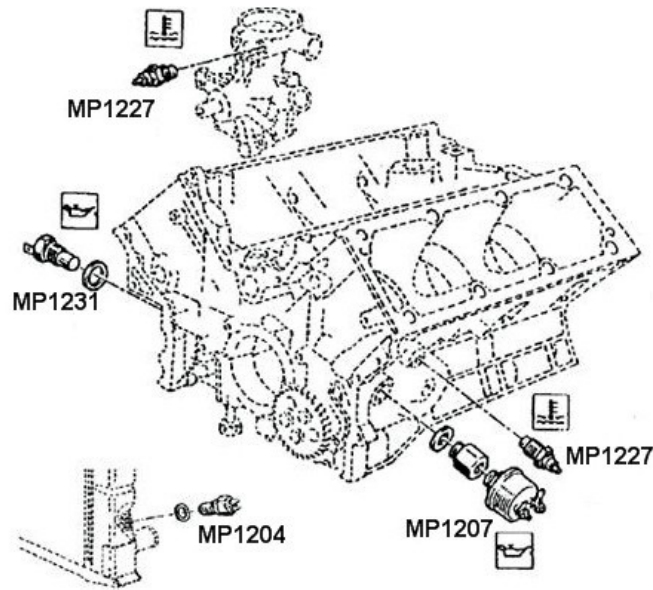

**A310 / 4**

TYPE	DESCRIPTION	REFERENCE	€uro HT
	Oil pressure switches	MP1206	8.20 €
	Oil pressure transmitters	MP1207	43.80 €
	température sending units Ø18 x150	MP1205	7.85 €

**A310 / 4 - A310 / 6**

TYPE	DESCRIPTION	REFERENCE	€uro HT
	Thermo switch for electro-fan water crankcase temperature Ø22 x150 plage 82 - 92°	MP1203	10.25 €
	Thermo switch for electro-fan water crankcase temperature Ø22 x150 plage 88 - 79°	MP1204	9.65 €
	Thermo switch for electro-fan water crankcase temperature Ø22 x150 plage 74 - 88°	MP1208	10.95 €
	Hand brake switch	MP1249	0 €
	Stop light switch	MP1250	3.79 €

**A 310 / 6**

DESCRIPTION	REFERENCE	€uro HT
Thermo switch for electro-fan water crankcase temperature Ø22 x 150 plage 88 - 79°	MP1204	9.65 €
Probe and warning M14X125	MP1227	16.15 €
Warning oil pressure all models 0,6 bar M18x150	MP1231	8.70 €
Oil pressure transmitters	MP1207	43.80 €