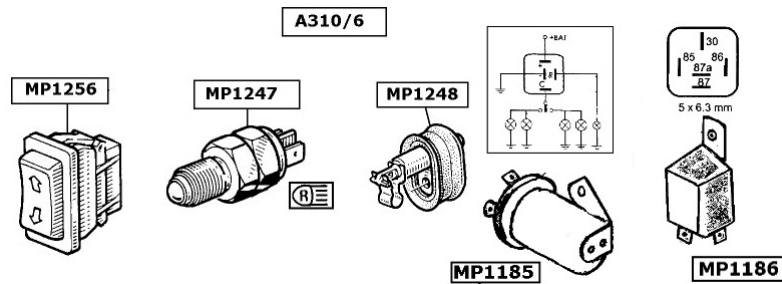

**A310 / 4**

TYPE	DESCRIPTION	REFERENCE	€uro HT
	Oil pressure switches	MP1206	8.20 €
	Oil pressure transmitters	MP1207	43.80 €
	température sending units Ø18 x150	MP1205	7.85 €

**A310 / 4 - A310 / 6**

TYPE	DESCRIPTION	REFERENCE	€uro HT
	Thermo switch for electro-fan water crankcase temperature Ø22 x150 plage 82 - 92°	MP1203	10.25 €
	Thermo switch for electro-fan water crankcase temperature Ø22 x150 plage 88 - 79°	MP1204	9.65 €
	Thermo switch for electro-fan water crankcase temperature Ø22 x150 plage 74 - 88°	MP1208	10.95 €
	Hand brake switch	MP1249	0 €
	Stop light switch	MP1250	3.79 €

**A 310 / 6**

DESCRIPTION	REFERENCE	€uro HT
Thermo switch for electro-fan water crankcase temperature Ø22 x 150 plage 88 - 79°	MP1204	9.65 €
Probe and warning M14X125	MP1227	16.15 €
Warning oil pressure all models 0,6 bar M18x150	MP1231	8.70 €
Oil pressure transmitters	MP1207	43.80 €