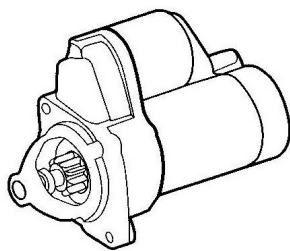

STANDARD REPLACEMENT OR NEW STARTERS

TYPE	DESCRIPTION	REFERENCE	€uro HT
A310 / 4	Starter 0.9 kw Part exchange (return of the old)	MP1210	121.90 €
A310 / 6	Starter 1.1 kw 9 teeth Part exchange (return of the old)	MP1211	131.80 €
A310	Heat protection for starter 1600 cm3	MP4112	33.90 €