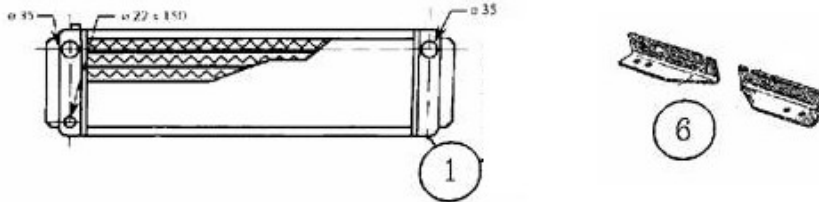

OIL COOLING SYSTEM

TYPE	DESCRIPTION	REFERENCE	€uro HT
A 110 1300 G et 1300 S	Kit nitril hoses for oil radiator. 2 m.	MP0813	29.85 €
A 110 - 1300	Set for 13 rows oil radiator containing flexibles hoses, connectors and a by-pass unit	MP0949	234.90 €
A 110 - 1600	Set for 19 rows oil radiator containing flexibles hoses, connectors and a by-pass unit	MP0947	314.90 €
A 110	Kit of 2 aviation hoses for replacement of original hoses	MP0948	204.92 €
A110	ALLOY SEPARATOR OIL HOSE Ø 20.6 MM	MP0839	12.90 €

TYPE	DESCRIPTION	REFERENCE	€uro HT
A 110 1300 - 1600	Aluminium core (with the MP0938 fixings)	MP0955	428.00 €
A 110 1600 SC - SI - SX	Aluminium core weight 3kg (Measurements 675mmx180mm x 70mm)	MP0956	384.52 €
A 110	rep (6) : Pair of brackets	MP0938	28.71 €