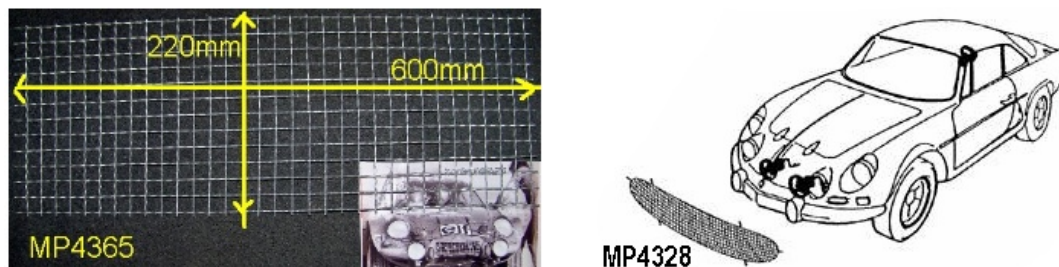

AIR INTAKE SCREEN

DESCRIPTION	REFERENCE	€uro HT
Lower air intake screen (painting black epoxy)	MP4328	81.39 €
Grid entered of air superior made of steel (600 x 220 mm) groups 4	MP4365	30.45 €