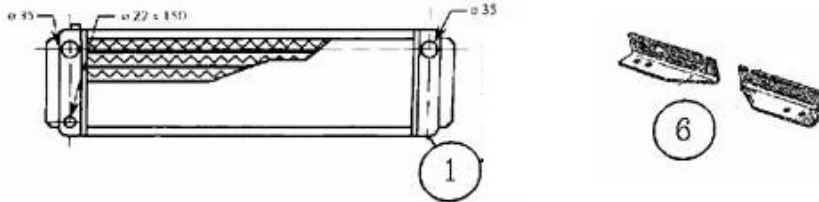

**OIL COOLING SYSTEM**

TYPE	DESCRIPTION	REFERENCE	€uro HT
A 110 1300 G et 1300 S	Kit nitril hoses for oil radiator. 2 m.	MP0813	29.85 €
A 110 - 1300	Set for 13 rows oil radiator containing flexibles hoses, connectors and a by-pass unit	MP0949	234.90 €
A 110 - 1600	Set for 19 rows oil radiator containing flexibles hoses, connectors and a by-pass unit	MP0947	314.90 €
A 110	Kit of 2 aviation hoses for replacement of original hoses	MP0948	204.92 €
A110	ALLOY SEPARATOR OIL HOSE Ø 20.6 MM	MP0839	12.90 €

TYPE	DESCRIPTION	REFERENCE	€uro HT
A 110 1300 - 1600	Aluminium core ( with the MP0938 fixings )	MP0955	428.00 €
A 110 1600 SC - SI - SX	Alumiinium core weight 3kg (Measurements 675mmx180mm x 70mm)	MP0956	384.52 €
A 110	rep ( 6 ) : Pair of brackets	MP0938	28.71 €