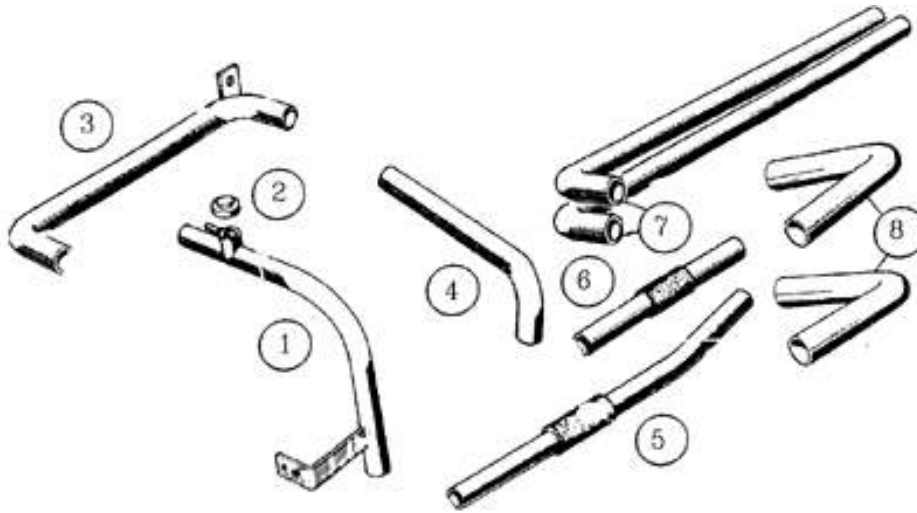

ALUMINIUM TUBES A110 1300

DESCRIPTION	REFERENCE	€uro HT
rep (1) : Filling tube + filler cap	MP0912	143.90 €
rep (2) : Filler cap	MP0920	42.16 €
rep (3) : Linking U-tube	MP0913	54.95 €
rep (4) : Linking L-tube	MP0914	43.80 €
rep (5) : Long straight linking tube	MP0915	49.18 €
rep (6) : Short straight linking tube	MP0916	48.01 €
rep (7) : Linking tube in beam (unit)	MP0917	67.00 €
rep (8) : front radiator elbow 90°	MP0918	41.80 €