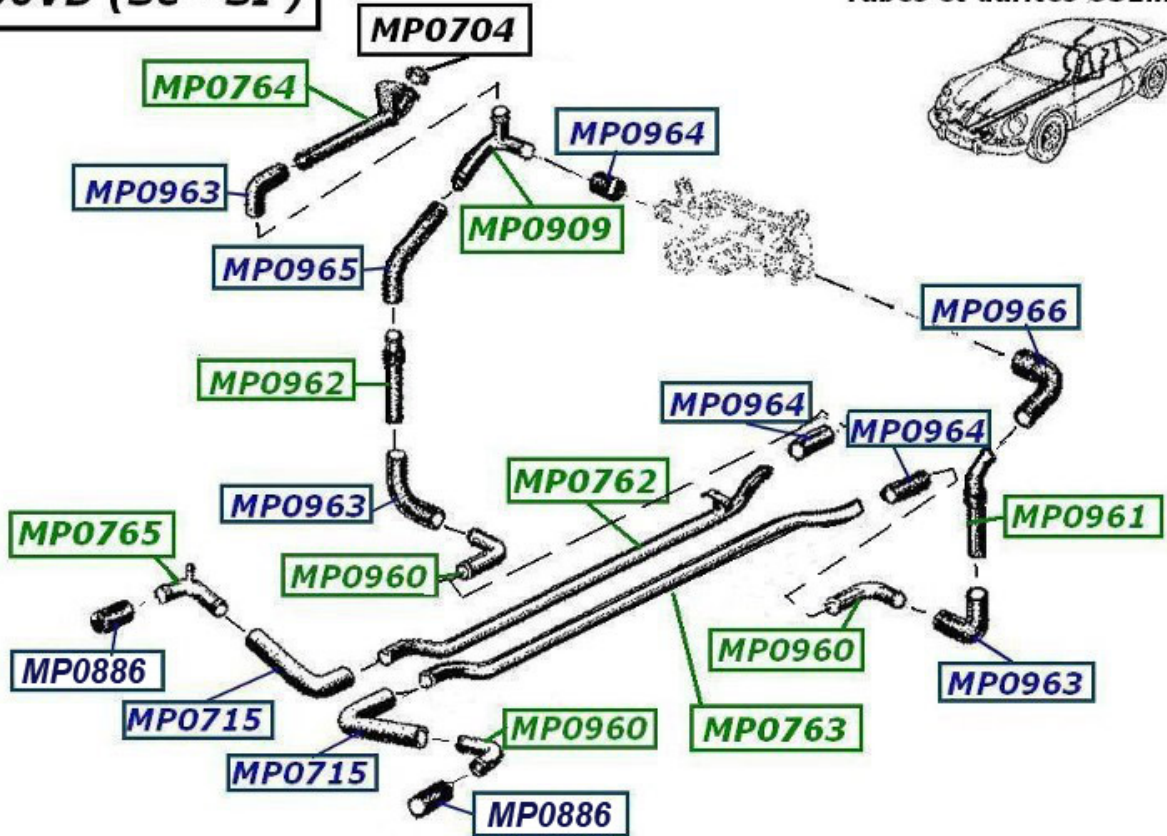

1600VD (SC - SI)

Tubes et durites Ø32mm

DESCRIPTION		REFERENCE	€uro HT
A110	Radiator cap	MP0704	5.27 €
Hose to water pump		MP0715	33.97 €
Tube of water right (painting epoxy) (in the beam)		MP0762	86.00 €
Tube of water right (painting epoxy) (in the beam)		MP0763	86.00 €
Filling Tube for SC with plug		MP0764	89.00 €
Tube of water has 90°		MP0765	68.85 €
Tube of water made of aluminum (elbow has 90° with departure) Ø32mm		MP0909	69.95 €
Alloy water tube for 1600 SX		MP0909SX	66.30 €
steel linking tube elbow 90°		MP0960	59.75 €
steel linking tube		MP0961	69.50 €
steel brass linking tube		MP0962	22.39 €
HOSE Ø 35MM TO 32 FOR RADIATOR 1600 SC/SX		MP0886	10.33 €
Black silicone hose elbow 90° Ø32mm longt 120 mm x120mm		MP0963	17.23 €
Straight black silicone hose Ø32mm lg 1m		MP0964	28.71 €
black silicone hose Ø32mm elbow 45° long 150mm x 150mm		MP0965	20.67 €
Black silicone hose Ø32-45mm lg100-160mm		MP0966	22.96 €