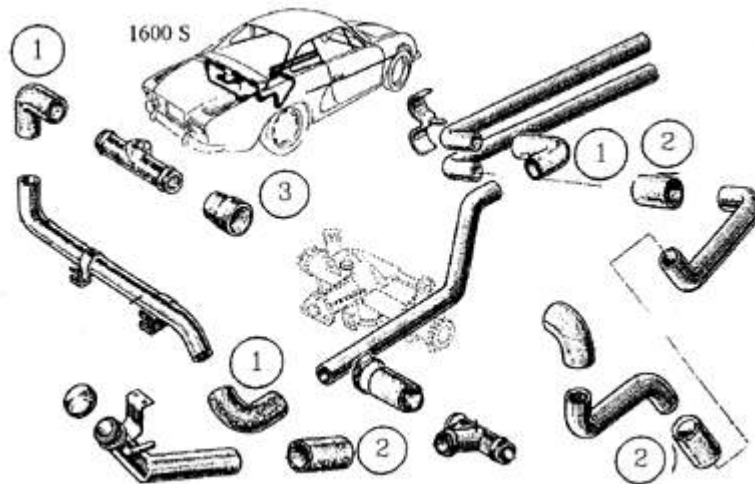

FLEXIBLE HOSES AND ELBOWS 1600 S

BLACK SILICONE HOSES

DESCRIPTION	REFERENCE	€uro HT
rep (1) : Elbow silicone 90° Ø35 x 120 x 120 mm	MP0942	21.29 €
rep (3) : Réducing silicone black Ø45xØ35 Lg 150mm	MP0943	21.64 €
rep (2) : Straight hose Ø35 x 1méter	MP0944	33.86 €