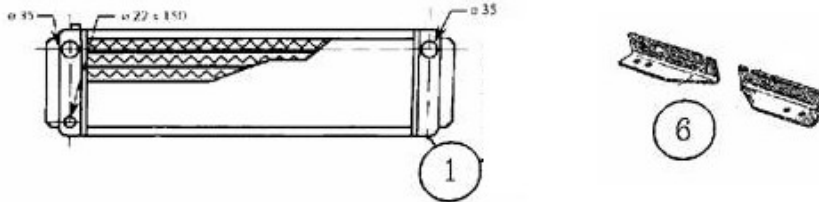

**OIL COOLING SYSTEM**

TYPE	DESCRIPTION	REFERENCE	€uro HT
A 110 1300 G et 1300 S	Kit nitril hoses for oil radiator. 2 m.	MP0813	30.70 €
A 110 - 1300	Set for 13 rows oil radiator containing flexibles hoses, connectors and a by-pass unit	MP0949	234.90 €
A 110 - 1600	Set for 19 rows oil radiator containing flexibles hoses, connectors and a by-pass unit	MP0947	314.90 €
A 110	Kit of 2 aviation hoses for replacement of original hoses	MP0948	204.92 €
A110	ALLOY SEPARATOR OIL HOSE Ø 20.6 MM	MP0839	14.50 €

TYPE	DESCRIPTION	REFERENCE	€uro HT
A 110 1300 - 1600	Aluminium core ( with the MP0938 fixings )	MP0955	428.00 €
A 110 1600 SC - SI - SX	Aluminium core weight 3kg (Measurements 675mmx180mm x 70mm)	MP0956	384.52 €
A 110	rep ( 6 ) : Pair of brackets	MP0938	29.57 €