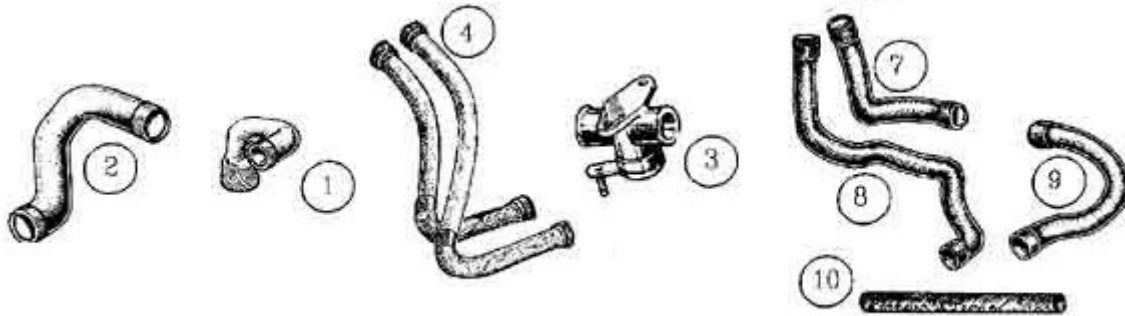

THERMOSTATS

	TYPE	DESCRIPTION	REFERENCE	€uro HT
	A110	Calorstat 75°	MP0702	16.98 €
	A110	Calorstat 83°	MP0707	19.32 €

VALVES AND FLEXIBLE HOSES

TYPE	DESCRIPTION	REFERENCE	€uro HT
1er montage	rep (1) : Radiator upper hose, Ø 1st fitting up Ø 42mm and Ø 23mm	MP0468	12.28 €
A110	rep (1) : Radiator upper hose , 2nd fitting up, Ø42mm and Ø33mm	MP0414	12.98 €
A110	rep (2) : Radiator lower hose, 2nd fitting up Ø34	MP0415	12.63 €
A 110 1100 et 1300	rep (4) : Set of 2 hoses water pump outlet to heating, lg 75cm	MP0430	29.85 €
A 110 1100 - 1300 - V85	rep (10) : Straight hose radiator outlet to expansion tank length 29cm	MP0475	4.68 €
A110	rep (3) : Heating valve	MP0431	51.91 €
A110	rep (7) : Hose from water outlet to water pump	MP0472	9.75 €
A110	rep (8) : Hose from valve intake to heating radiator	MP0473	10.98 €
A110	rep (9) : Intake hose to heating radiator	MP0474	9.75 €