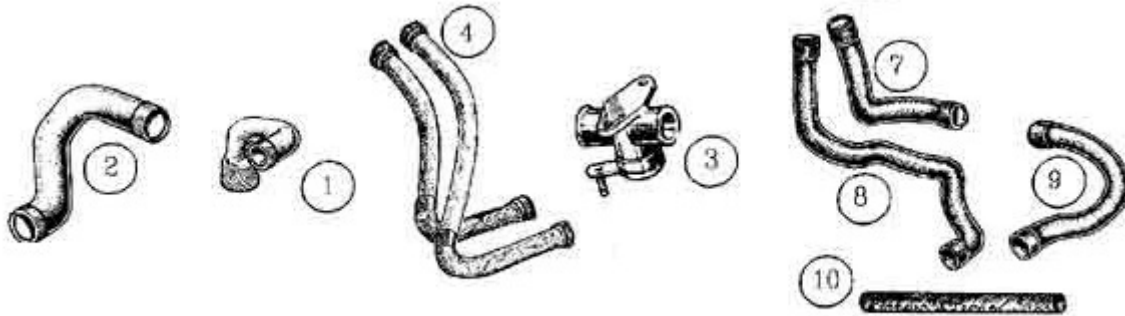

THERMOSTATS

	TYPE	DESCRIPTION	REFERENCE	€uro HT
	A110	Calorstat 75°	MP0702	16.98 €
	A110	Calorstat 83°	MP0707	19.32 €

VALVES AND FLEXIBLE HOSES

TYPE	DESCRIPTION	REFERENCE	€uro HT
1er montage	rep (1) : Radiator upper hose, Ø 1st fitting up Ø 42mm and Ø 23mm	MP0468	12.70 €
A110	rep (1) : Radiator upper hose , 2nd fitting up, Ø42mm and Ø33mm	MP0414	12.98 €
A110	rep (2) : Radiator lower hose, 2nd fitting up Ø34	MP0415	12.99 €
A 110 1100 et 1300	rep (4) : Set of 2 hoses water pump outlet to heating, lg 75cm	MP0430	30.40 €
A 110 1100 - 1300 - V85	rep (10) : Straight hose radiator outlet to expansion tank length 29cm	MP0475	4.68 €
A110	rep (3) : Heating valve	MP0431	51.91 €
A110	rep (7) : Hose from water outlet to water pump	MP0472	10.40 €
A110	rep (8) : Hose from valve intake to heating radiator	MP0473	11.90 €
A110	rep (9) : Intake hose to heating radiator	MP0474	9.99 €
A110	Small heater hose 1600 &#9788;7 18 mm	MP0491	9.80 €
A110	Large heater hose 1600 Ø 18 mm	MP0492	18.90 €