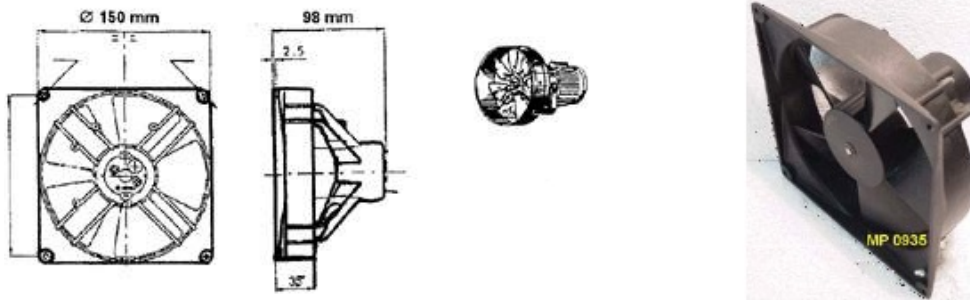

FAN

DESCRIPTION	REFERENCE	€uro HT
VERY HIGH PERFORMANCE MODERN FAN Ø15cm weight 500g	MP0935	99.52 €
Fan pin fitting kit	MP0935/fix	9.90 €