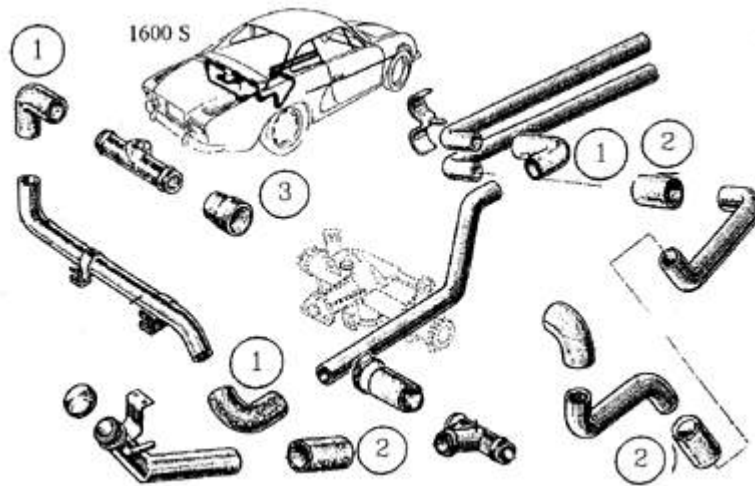

FLEXIBLE HOSES AND ELBOWS 1600 S

BLACK SILICONE HOSES

DESCRIPTION	REFERENCE	€uro HT
rep (1) : Elbow silicone 90° Ø35 x 120 x 120 mm	MP0942	21.29 €
rep (3) : Réducing silicone black Ø45xØ35 Lg 150mm	MP0943	21.64 €
rep (2) : Straight hose Ø35 x 1méter	MP0944	33.86 €