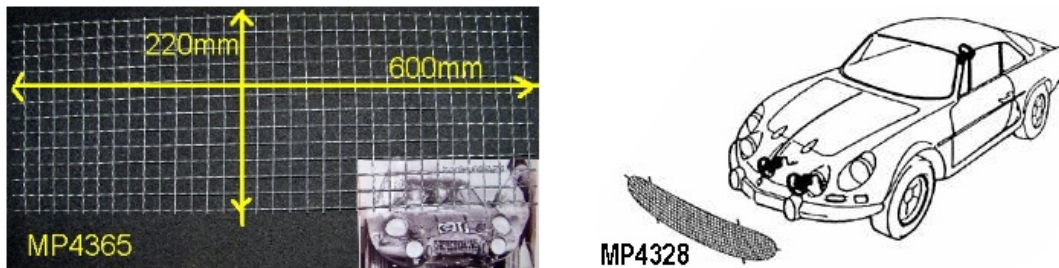

AIR INTAKE SCREEN

DESCRIPTION	REFERENCE	€uro HT
Lower air intake screen (painting black epoxy)	MP4328	81.39 €
Grid entered of air superior made of steel (600 x 220 mm) groups 4	MP4365	30.45 €