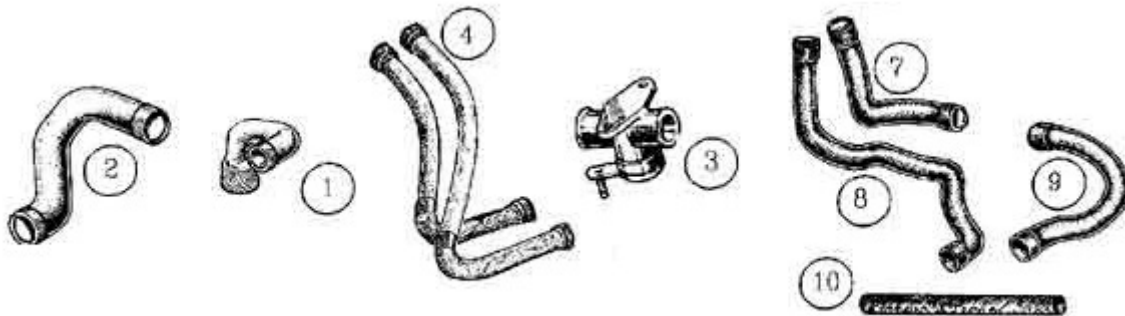

THERMOSTATS

	TYPE	DESCRIPTION	REFERENCE	€uro HT
	A110	Calorstat 75°	MP0702	16.98 €
	A110	Calorstat 83°	MP0707	19.32 €

VALVES AND FLEXIBLE HOSES

TYPE	DESCRIPTION	REFERENCE	€uro HT
1er montage	rep (1) : Radiator upper hose, Ø 1st fitting up Ø 42mm and Ø 23mm	MP0468	12.28 €
A110	rep (1) : Radiator upper hose , 2nd fitting up, Ø42mm and Ø33mm	MP0414	12.98 €
A110	rep (2) : Radiator lower hose, 2nd fitting up Ø34	MP0415	12.63 €
A 110 1100 et 1300	rep (4) : Set of 2 hoses water pump outlet to heating, lg 75cm	MP0430	29.85 €
A 110 1100 - 1300 - V85	rep (10) : Straight hose radiator outlet to expansion tank length 29cm	MP0475	4.68 €
A110	rep (3) : Heating valve	MP0431	51.91 €
A110	rep (7) : Hose from water outlet to water pump	MP0472	9.75 €
A110	rep (8) : Hose from valve intake to heating radiator	MP0473	10.98 €
A110	rep (9) : Intake hose to heating radiator	MP0474	9.99 €