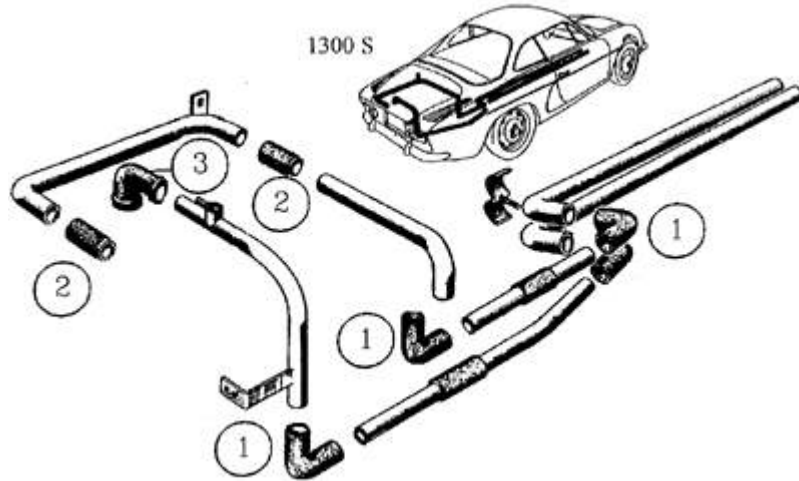

**FAN**

DESCRIPTION	REFERENCE	€uro HT
VERY HIGH PERFORMANCE MODERN FAN Ø15cm weight 500g	MP0935	99.52 €
Fan pin fitting kit	MP0935/fix	9.90 €

**AIR INTAKE SCREEN**

DESCRIPTION	REFERENCE	€uro HT
Lower air intake screen (painting black epoxy)	MP4328	83.83 €
Grid entered of air superior made of steel (600 x 220 mm) groups 4	MP4365	31.36 €

**ALUMINIUM TUBES A110 1300**

DESCRIPTION	REFERENCE	€uro HT
rep ( 1 ) : Filling tube + filler cap	MP0912	143.90 €
rep ( 2 ) : Filler cap	MP0920	42.16 €
rep ( 3 ) : Linking U-tube	MP0913	55.90 €
rep ( 4 ) : Linking L-tube	MP0914	43.80 €
rep ( 5 ) : Long straight linking tube	MP0915	52.50 €
rep ( 6 ) : Short straight linking tube	MP0916	52.00 €
rep ( 7 ) : Linking tube in beam (unit)	MP0917	72.60 €
rep ( 8 ) : front radiator elbow 90°	MP0918	47.80 €

**FLEXIBLE HOSES AND ELBOWS 1300 S**

**RUBBER HOSES**

DESCRIPTION	REFERENCE	€uro HT
rep ( 1 ) : Elbow 90°	MP0936	19.32 €
rep ( 2 ) : Straight hose	MP0937	9.69 €
rep ( 3 ) : DBent hose 90° for water pump outlet	MP0939	35.48 €

**BLACK SILICONE HOSES**

DESCRIPTION	REFERENCE	€uro HT
rep ( 1 ) : Elbow silicone 90° Ø35 x 120 x 120 mm	MP0942	21.29 €
rep ( 2 ) : Straight hose Ø35 x 1méter	MP0944	33.86 €
rep ( 3 ) : Bent hose 90° silicone black for water pump outlet 45 X 35 X 110 X 170 mm	MP0945	35.48 €