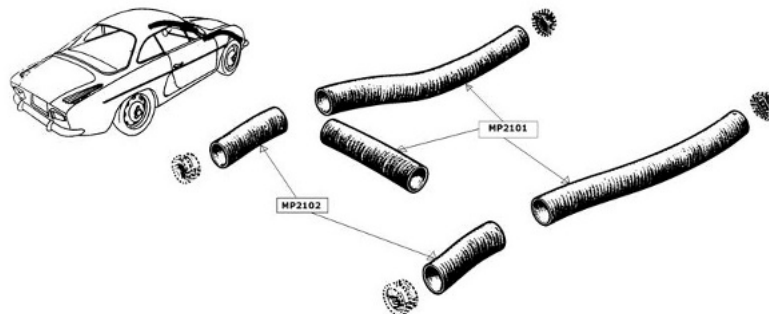

AIR HOSES

TYPE	DESCRIPTION	REFERENCE	€uro HT
tous	Hose flexible for the heating (diam.60mm length 3M) out of stock	MP2101	0 €
TOUS	Hose flexible for the heating (diam.80mm 0.50M length) out of stock	MP2102	0 €