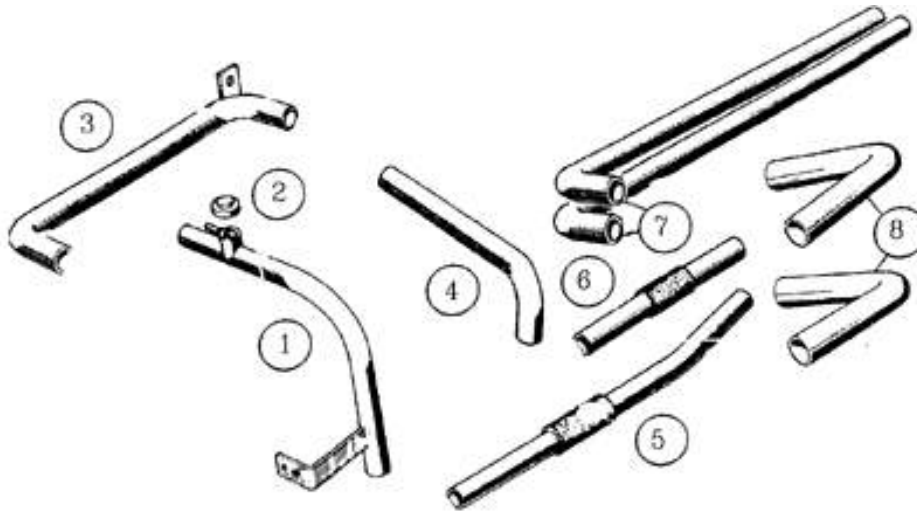

ALUMINIUM TUBES A110 1300

DESCRIPTION	REFERENCE	€uro HT
rep (1) : Filling tube + filler cap	MP0912	143.90 €
rep (2) : Filler cap	MP0920	42.16 €
rep (3) : Linking U-tube	MP0913	53.98 €
rep (4) : Linking L-tube	MP0914	43.80 €
rep (5) : Long straight linking tube	MP0915	49.18 €
rep (6) : Short straight linking tube	MP0916	48.01 €
rep (7) : Linking tube in beam (unit)	MP0917	67.00 €
rep (8) : front radiator elbow 90°	MP0918	41.80 €