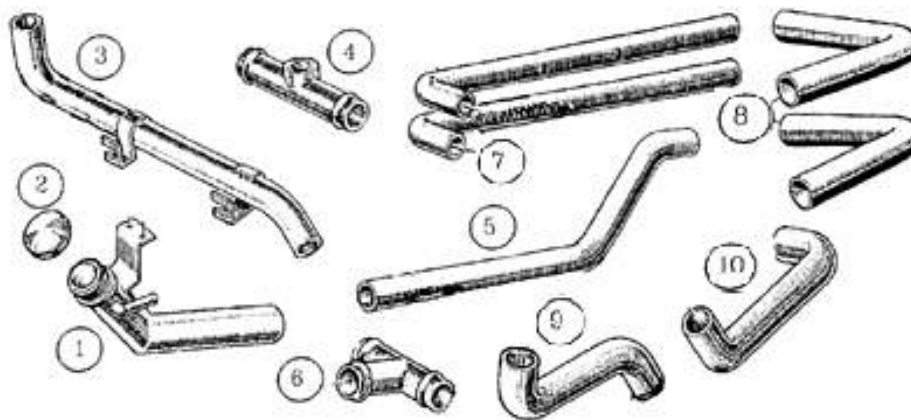

ALUMINIUM TUBES A110 1600

DESCRIPTION	REFERENCE	€uro HT
rep (1) : Filling tube	MP0919	97.90 €
rep (2) : Filler cap	MP0920	42.16 €
rep (3) : Linking tube	MP0921	52.70 €
rep (4) : Linking T-tube	MP0922	65.50 €
rep (5) : Linking S-tube	MP0923	53.87 €
rep (6) : T-coupling	MP0924	58.55 €
rep (9) : Linking S-tube	MP0925	58.80 €
rep (10) : Tube	MP0926	52.70 €
rep (7) : Linking tube in beam (unit)	MP0917	67.00 €
rep (8) : front radiator elbow 90°	MP0918	41.80 €