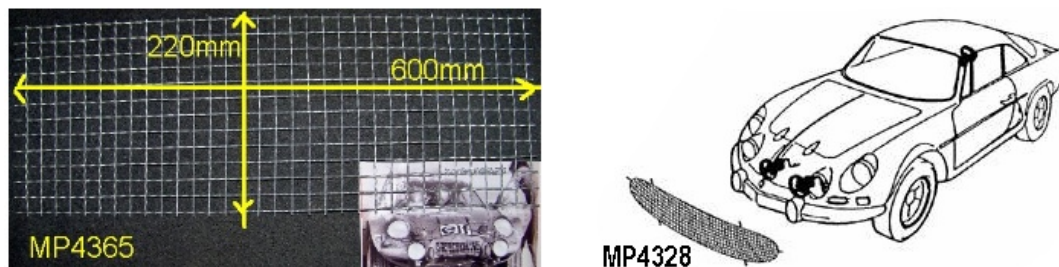

AIR INTAKE SCREEN

DESCRIPTION	REFERENCE	€uro HT
Lower air intake screen (painting black epoxy)	MP4328	83.83 €
Grid entered of air superior made of steel (600 x 220 mm) groups 4	MP4365	31.36 €