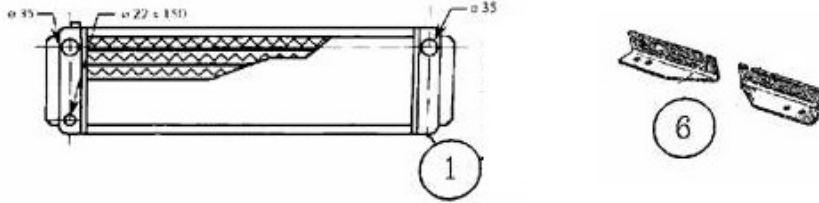

OIL COOLING SYSTEM

TYPE	DESCRIPTION	REFERENCE	€uro HT
A 110 1300 G et 1300 S	Kit nitril hoses for oil radiator. 2 m.	MP0813	29.85 €
A 110 - 1300	Set for 13 rows oil radiator containing flexibles hoses, connectors and a by-pass unit	MP0949	234.90 €
A 110 - 1600	Set for 19 rows oil radiator containing flexibles hoses, connectors and a by-pass unit	MP0947	314.90 €
A 110	Kit of 2 aviation hoses for replacement of original hoses	MP0948	204.92 €
A110	ALLOY SEPARATOR OIL HOSE Ø 20.6 MM	MP0839	12.90 €

TYPE	DESCRIPTION	REFERENCE	€uro HT
A 110 1300 - 1600	Aluminium core (with the MP0938 fixings)	MP0955	428.00 €
A 110 1600 SC - SI - SX	Alumiinium core weight 3kg (Measurements 675mmx180mm x 70mm)	MP0956	384.52 €
A 110	rep (6) : Pair of brackets	MP0938	28.71 €