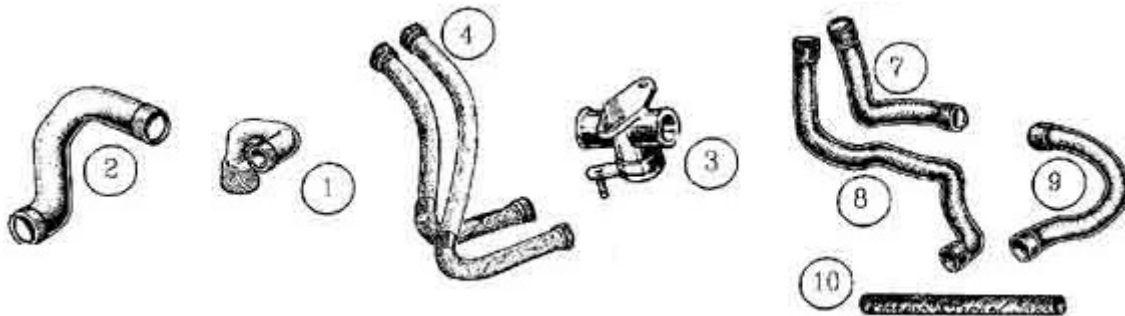

**1600VD (SC - SI )**

Tubes et durites Ø32mm

DESCRIPTION		REFERENCE	€uro HT
A110	Radiator cap	MP0704	5.27 €
Hose to water pump		MP0715	33.97 €
Tube of water right (painting epoxy) (in the beam)		MP0762	86.00 €
Tube of water right (painting epoxy) (in the beam)		MP0763	86.00 €
Filling Tube for SC with plug		MP0764	89.00 €
Tube of water has 90°		MP0765	68.85 €
Tube of water made of aluminum (elbow has 90° with departure) Ø32mm		MP0909	69.95 €
Alloy water tube for 1600 SX		MP0909SX	66.30 €
steel linking tube elbow 90°		MP0960	59.75 €
steel linking tube		MP0961	69.50 €
steel brass linking tube		MP0962	22.39 €
HOSE Ø 35MM TO 32 FOR RADIATOR 1600 SC/SX		MP0886	10.33 €
Black silicone hose elbow 90° Ø32mm longt 120 mm x120mm		MP0963	17.23 €
Straight black silicone hose Ø32mm lg 1m		MP0964	28.71 €
black silicone hose Ø32mm elbow 45° long 150mm x 150mm		MP0965	20.67 €
Black silicone hose Ø32-45mm lg100-160mm		MP0966	22.96 €

**THERMOSTATS**

	TYPE	DESCRIPTION	REFERENCE	€uro HT
	A110	Calorstat 75°	MP0702	16.98 €
	A110	Calorstat 83°	MP0707	19.32 €

**VALVES AND FLEXIBLE HOSES**

TYPE	DESCRIPTION	REFERENCE	€uro HT
1er montage	rep ( 1 ) : Radiator upper hose, Ø 1st fitting up Ø 42mm and Ø 23mm	MP0468	12.28 €
A110	rep ( 1 ) : Radiator upper hose , 2nd fitting up, Ø42mm and Ø33mm	MP0414	12.98 €
A110	rep ( 2 ) : Radiator lower hose, 2nd fitting up Ø34	MP0415	12.63 €
A 110 1100 et 1300	rep ( 4 ) : Set of 2 hoses water pump outlet to heating, lg 75cm	MP0430	29.85 €
A 110 1100 - 1300 - V85	rep ( 10 ) : Straight hose radiator outlet to expansion tank length 29cm	MP0475	4.68 €
A110	rep ( 3 ) : Heating valve	MP0431	51.91 €
A110	rep ( 7 ) : Hose from water outlet to water pump	MP0472	9.75 €
A110	rep ( 8 ) : Hose from valve intake to heating radiator	MP0473	10.98 €
A110	rep ( 9 ) : Intake hose to heating radiator	MP0474	9.75 €