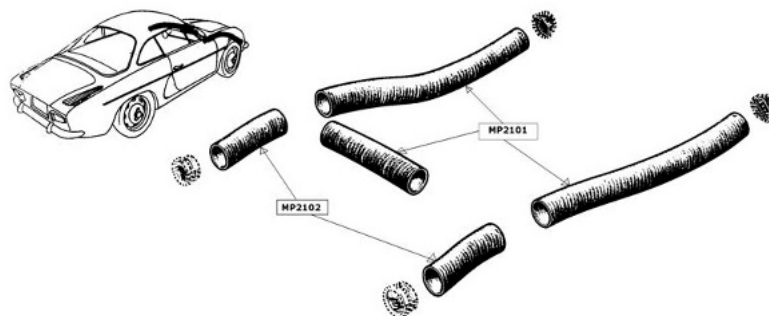

AIR HOSES

TYPE	DESCRIPTION	REFERENCE	€uro HT
tous	Hose flexible for the heating (diam.60mm length 3M) out of stock	MP2101	0 €
TOUS	Hose flexible for the heating (diam.80mm 0.50M length) out of stock	MP2102	0 €