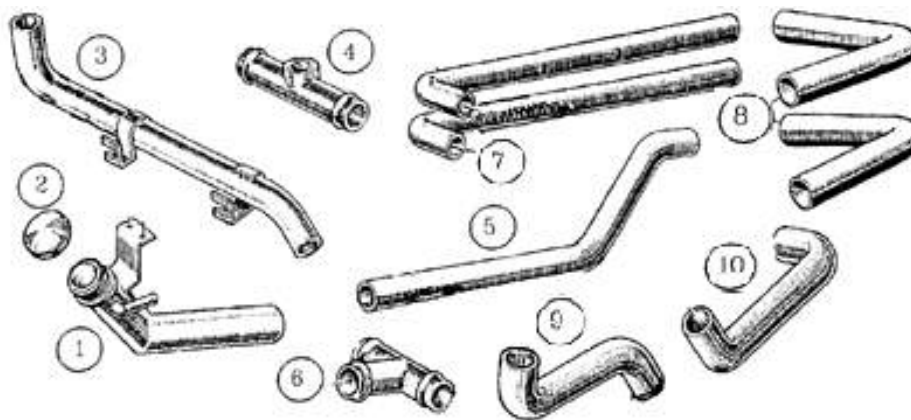

ALUMINIUM TUBES A110 1600

DESCRIPTION	REFERENCE	€uro HT
rep (1) : Filling tube	MP0919	97.90 €
rep (2) : Filler cap	MP0920	42.16 €
rep (3) : Linking tube	MP0921	52.70 €
rep (4) : Linking T-tube	MP0922	65.50 €
rep (5) : Linking S-tube	MP0923	53.87 €
rep (6) : T-coupling	MP0924	58.55 €
rep (9) : Linking S-tube	MP0925	53.87 €
rep (10) : Tube	MP0926	52.70 €
rep (7) : Linking tube in beam (unit)	MP0917	67.00 €
rep (8) : front radiator elbow 90°	MP0918	41.80 €