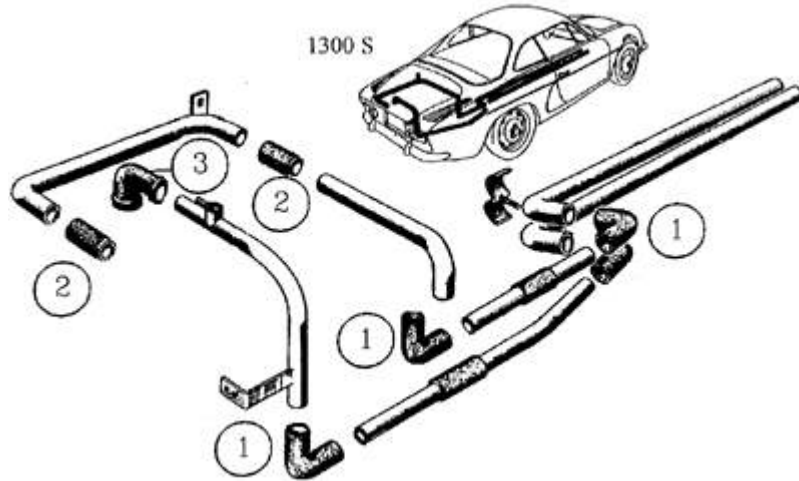

FLEXIBLE HOSES AND ELBOWS 1300 S

RUBBER HOSES

DESCRIPTION	REFERENCE	€uro HT
rep (1) : Elbow 90°	MP0936	19.32 €
rep (2) : Straight hose	MP0937	9.69 €
rep (3) : DBent hose 90° for water pump outlet	MP0939	35.48 €

BLACK SILICONE HOSES

DESCRIPTION	REFERENCE	€uro HT
rep (1) : Elbow silicone 90° Ø35 x 120 x 120 mm	MP0942	21.29 €
rep (2) : Straight hose Ø35 x 1méter	MP0944	33.86 €
rep (3) : Bent hose 90° silicone black for water pump outlet 45 X 35 X 110 X 170 mm	MP0945	35.48 €