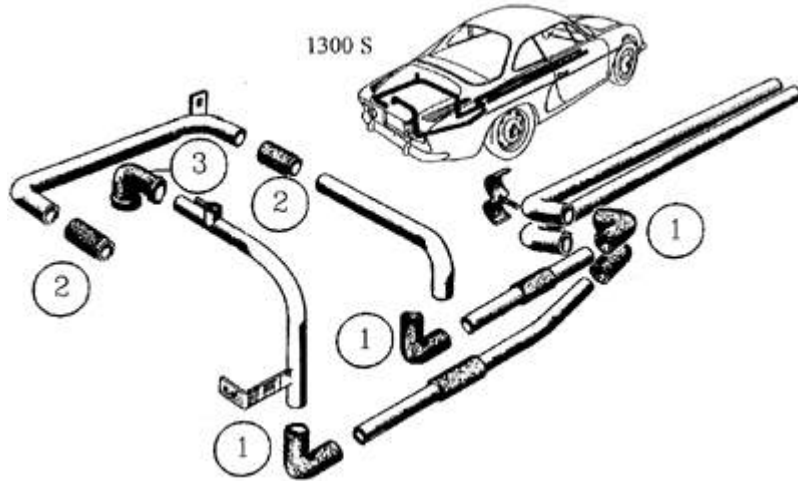

**FAN**

DESCRIPTION	REFERENCE	€uro HT
VERY HIGH PERFORMANCE MODERN FAN Ø15cm weight 500g	MP0935	99.52 €
Fan pin fitting kit	MP0935/fix	9.90 €

**AIR INTAKE SCREEN**

DESCRIPTION	REFERENCE	€uro HT
Lower air intake screen (painting black epoxy)	MP4328	81.39 €
Grid entered of air superior made of steel (600 x 220 mm) groups 4	MP4365	30.45 €

**ALUMINIUM TUBES A110 1300**

DESCRIPTION	REFERENCE	€uro HT
rep ( 1 ) : Filling tube + filler cap	MP0912	143.90 €
rep ( 2 ) : Filler cap	MP0920	42.16 €
rep ( 3 ) : Linking U-tube	MP0913	53.98 €
rep ( 4 ) : Linking L-tube	MP0914	43.80 €
rep ( 5 ) : Long straight linking tube	MP0915	49.18 €
rep ( 6 ) : Short straight linking tube	MP0916	48.01 €
rep ( 7 ) : Linking tube in beam (unit)	MP0917	67.00 €
rep ( 8 ) : front radiator elbow 90°	MP0918	41.80 €

**FLEXIBLE HOSES AND ELBOWS 1300 S**

**RUBBER HOSES**

DESCRIPTION	REFERENCE	€uro HT
rep ( 1 ) : Elbow 90°	MP0936	19.32 €
rep ( 2 ) : Straight hose	MP0937	9.69 €
rep ( 3 ) : DBent hose 90° for water pump outlet	MP0939	35.48 €

**BLACK SILICONE HOSES**

DESCRIPTION	REFERENCE	€uro HT
rep ( 1 ) : Elbow silicone 90° Ø35 x 120 x 120 mm	MP0942	21.29 €
rep ( 2 ) : Straight hose Ø35 x 1méter	MP0944	33.86 €
rep ( 3 ) : Bent hose 90° silicone black for water pump outlet 45 X 35 X 110 X 170 mm	MP0945	35.48 €