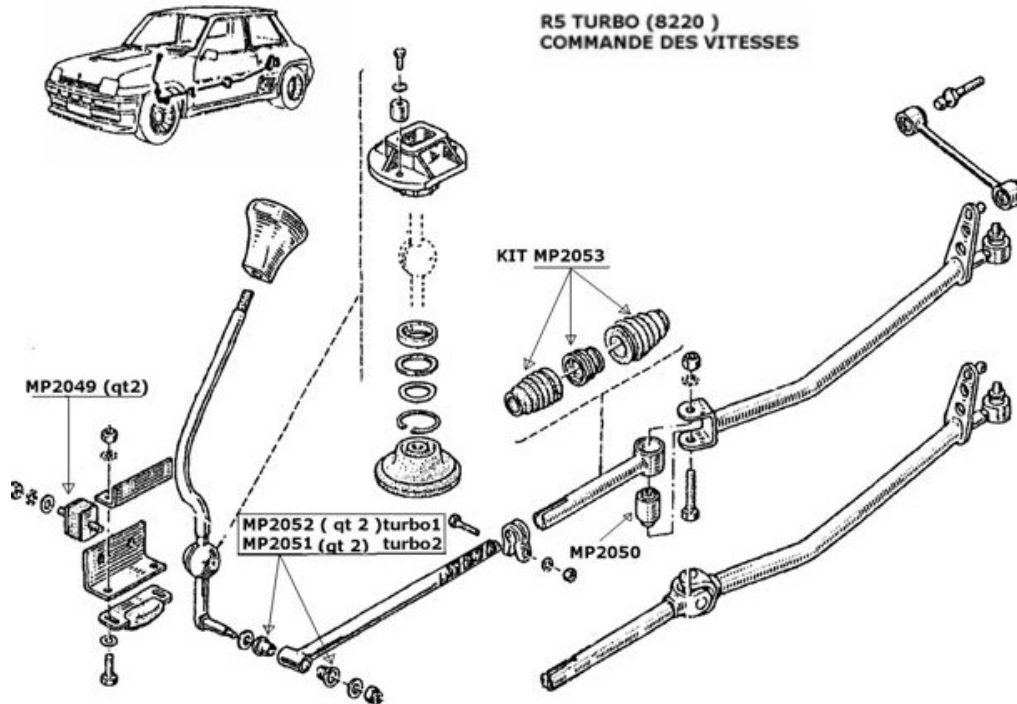

R5 TURBO

R5 ALPINE ( R1223 ) -- R5 ALPINE TURBO ( R122B )

DESCRIPTION	REFERENCE	€uro HT
Silent-block (the 2 ) for speed-box handle	MP2049	5.15 €
Silent-block speed-box command	MP2050	0.00 €
Bushes ( the 2 ) on speed-box handle R5 TURBO 2	MP2051	4.54 €
Bushes ( the 2 ) on speed-box handle R5 TURBO 1 et ALPINE et ALPINE TURBO	MP2052	5.16 €
Set of 3 bellows for speed-box	MP2053	7.21 €