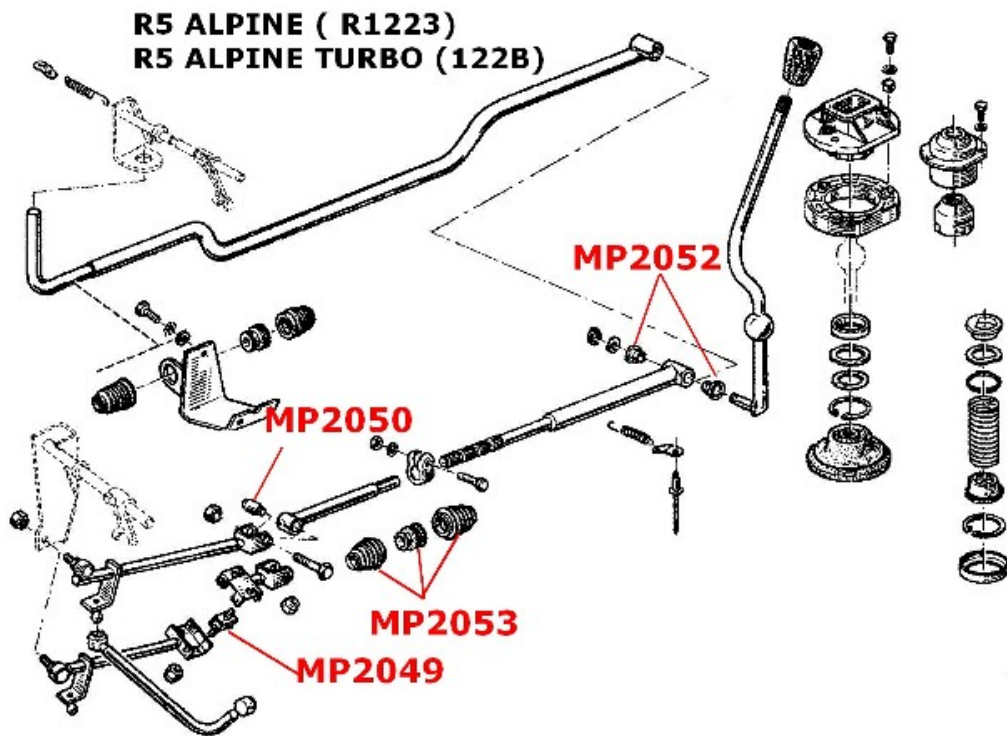

R5 TURBO

R5 ALPINE ( R1223 ) -- R5 ALPINE TURBO ( R122B )

DESCRIPTION	REFERENCE	€uro HT
Silent-block (the 2 ) for speed-box handle	MP2049	5.15 €
Silent-block speed-box command	MP2050	0.00 €
Bushes ( the 2 ) on speed-box handle R5 TURBO 2	MP2051	4.54 €
Bushes ( the 2 ) on speed-box handle R5 TURBO 1 et ALPINE et ALPINE TURBO	MP2052	5.16 €
Set of 3 bellows for speed-box	MP2053	7.21 €