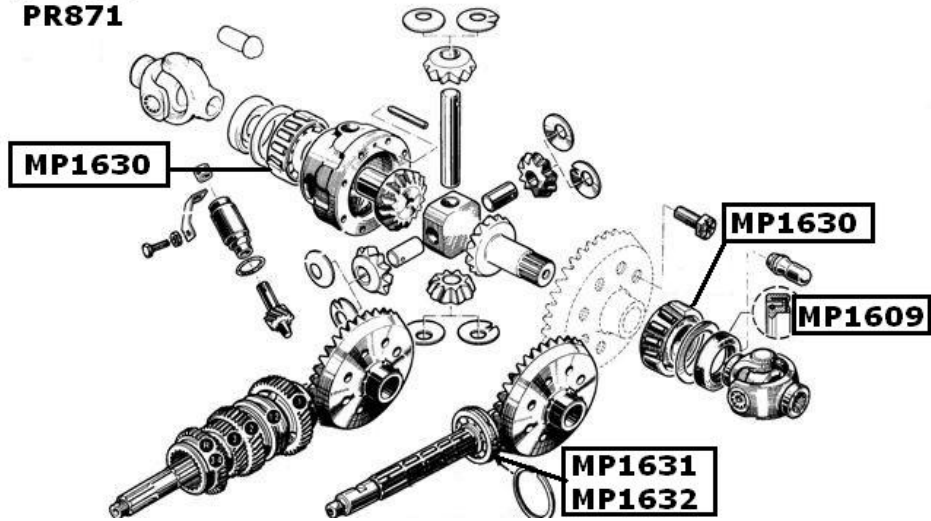

A110 - BV 365

TYPE	DESCRIPTION	REFERENCE	€uro HT
1600 SC/SI	Bevel gear couple 9 x 34 Group 3 TYP 365.	MP1628	1650.00 €

BEARINGS

PR871

BV330 / 353/364

PR371

BV 353.03/13/15/33/35/ 364.05/06

DESCRIPTION	REFERENCE	€uro HT
differential bearing (35 x 72 x 18.5 mm)	MP1630	36.85 €
Bearing final drive first version (32 x 72 x 21mm) gearbox 353	MP1631	119.00 €
Bearing for final drive (32x72x19) gearbox 353 with reinforced final drive (groove centered)	MP1632	88.95 €
Bearing for final drive (32x72x19) gearbox 353 with reinforced final drive (groove deported	MP1632A	104.20 €
Roller bearing (17x40x16) (Réf. Renault 7700503129 / 7703090021 / 0857668900)	MP1633	114.81 €
Roller bearing (25x52x35) Renault 7700535933 / 7703090032 / 0857669000	MP1634	110.00 €
Roller bearing (25x67x40.5) Réf .Renault 7703090181 / 7700502115 / 0852957000	MP1635	97.92 €

GEAR BOX GASKETS

R 8G

A110 - BV 330 - BV353

DESCRIPTION	REFERENCE	€uro HT
Set of paper + felt gaskets	MP1607	19.91 €
Gearbox output gasket (17x35x8)	MP1608	3.99 €
Gearbox output gasket (24x36x12)	MP1616	8.88 €
Differential gasket (36x62x7) 2 pieces	MP1609	15.45 €
Speed control(12x30x7 mm)	MP1610	5.61 €
Speed indicator plug gasket (8x16x6.5)	MP1611	7.74 €
Gearshift selector (15x26x7)	MP1612	5.41 €
Complete set from MP1607 to MP1616	MP1613	60.90 €
Tachometer gear for 330 gear box 4 speeds	MP1671	18.95 €