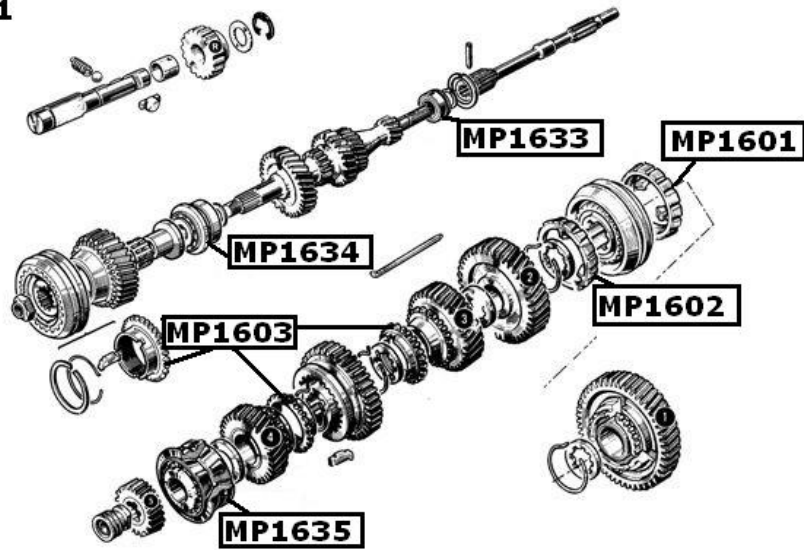

A110 - BV 365

TYPE	DESCRIPTION	REFERENCE	€uro HT
1600 SC/SI	Bevel gear couple 9 x 34 Group 3 TYP 365.	MP1628	1650.00 €

BEARINGS

PR871

BV330 / 353/364

PR371

BV 353.03/13/15/33/35/ 364.05/06

DESCRIPTION	REFERENCE	€uro HT
differential bearing (35 x 72 x 18.5 mm)	MP1630	36.85 €
Bearing final drive first version (32 x 72 x 21mm) gearbox 353	MP1631	119.00 €
Bearing for final drive (32x72x19) gearbox 353 with reinforced final drive (groove centered)	MP1632	88.95 €
Bearing for final drive (32x72x19) gearbox 353 with reinforced final drive (groove deported	MP1632A	104.20 €
Roller bearing (17x40x16) (Réf. Renault 7700503129 / 7703090021 / 0857668900)	MP1633	114.81 €
Roller bearing (25x52x35) Renault 7700535933 / 7703090032 / 0857669000	MP1634	110.00 €
Roller bearing (25x67x40.5) Réf .Renault 7703090181 / 7700502115 / 0852957000	MP1635	97.92 €

GEAR BOX GASKETS

R 8G

A110 - BV 330 - BV353

DESCRIPTION	REFERENCE	€uro HT
Set of paper + felt gaskets	MP1607	19.91 €
Gearbox output gasket (17x35x8)	MP1608	3.99 €
Gearbox output gasket (24x36x12)	MP1616	8.88 €
Differential gasket (36x62x7) 2 pieces	MP1609	15.45 €
Speed control(12x30x7 mm)	MP1610	5.61 €
Speed indicator plug gasket (8x16x6.5)	MP1611	7.74 €
Gearshift selector (15x26x7)	MP1612	5.41 €
Complete set from MP1607 to MP1616	MP1613	60.90 €
Tachometer gear for 330 gear box 4 speeds	MP1671	18.95 €