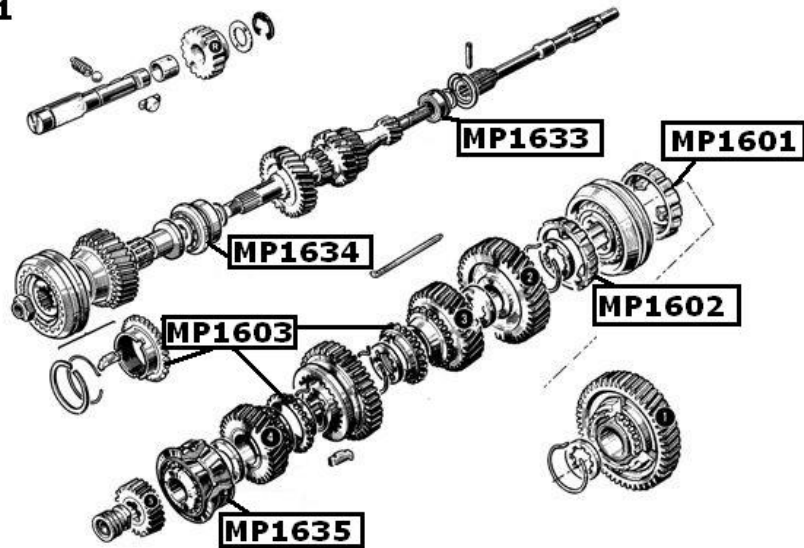

A110 - BV 365

TYPE	DESCRIPTION	REFERENCE	€uro HT
1600 SC/SI	Bevel gear couple 9 x 34 Group 3 TYP 365.	MP1628	1650.00 €

BEARINGS

PR871

BV330 / 353/364

PR371

BV 353.03/13/15/33/35/ 364.05/06

DESCRIPTION	REFERENCE	€uro HT
differential bearing (35 x 72 x 18.5 mm)	MP1630	36.85 €
Bearing final drive first version (32 x 72 x 21mm) gearbox 353	MP1631	119.00 €
Bearing for final drive (32x72x19) gearbox 353 with reinforced final drive (groove centered)	MP1632	88.95 €
Bearing for final drive (32x72x19) gearbox 353 with reinforced final drive (groove deported	MP1632A	104.20 €
Roller bearing (17x40x16) (Réf. Renault 7700503129 / 7703090021 / 0857668900)	MP1633	114.81 €
Roller bearing (25x52x35) Renault 7700535933 / 7703090032 / 0857669000	MP1634	110.00 €
Roller bearing (25x67x40.5) Réf .Renault 7703090181 / 7700502115 / 0852957000	MP1635	97.92 €

GEAR BOX GASKETS

R 8G

A110 - BV 330 - BV353

DESCRIPTION	REFERENCE	€uro HT
Set of paper + felt gaskets	MP1607	19.91 €
Gearbox output gasket (17x35x8)	MP1608	3.99 €
Gearbox output gasket (24x36x12)	MP1616	8.88 €
Differential gasket (36x62x7) 2 pieces	MP1609	15.45 €
Speed control(12x30x7 mm)	MP1610	5.61 €
Speed indicator plug gasket (8x16x6.5)	MP1611	7.74 €
Gearshift selector (15x26x7)	MP1612	5.41 €
Complete set from MP1607 to MP1616	MP1613	60.90 €
Tachometer gear for 330 gear box 4 speeds	MP1671	18.95 €