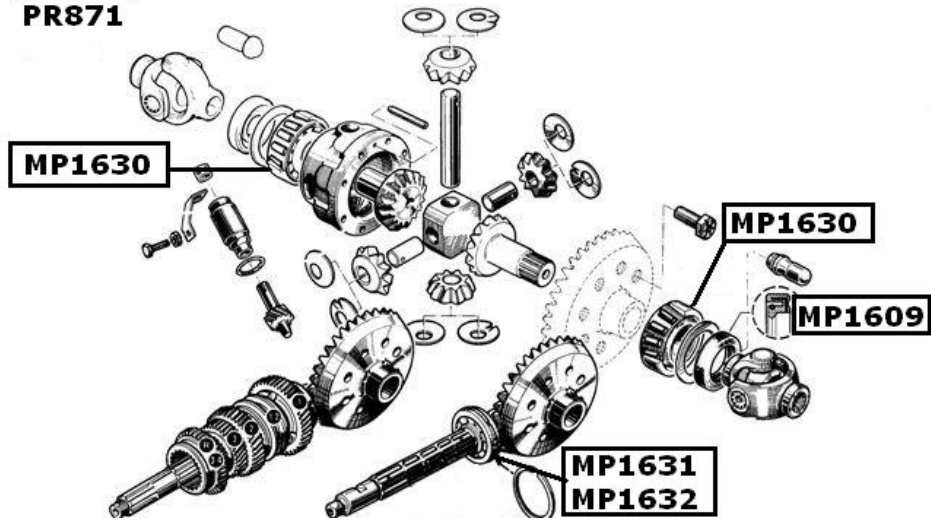

A110 - BV 365

TYPE	DESCRIPTION	REFERENCE	€uro HT
1600 SC/SI	Bevel gear couple 9 x 34 Group 3 TYP 365.	MP1628	1650.00 €

BEARINGS

PR871

BV330 / 353/364

PR371

BV 353.03/13/15/33/35/ 364.05/06

DESCRIPTION	REFERENCE	€uro HT
differential bearing (35 x 72 x 18.5 mm)	MP1630	36.85 €
Bearing final drive first version (32 x 72 x 21mm) gearbox 353	MP1631	119.00 €
Bearing for final drive (32x72x19) gearbox 353 with reinforced final drive (groove centered)	MP1632	88.95 €
Bearing for final drive (32x72x19) gearbox 353 with reinforced final drive (groove deported	MP1632A	104.20 €
Roller bearing (17x40x16) (Réf. Renault 7700503129 / 7703090021 / 0857668900)	MP1633	114.81 €
Roller bearing (25x52x35) Renault 7700535933 / 7703090032 / 0857669000	MP1634	110.00 €
Roller bearing (25x67x40.5) Réf .Renault 7703090181 / 7700502115 / 0852957000	MP1635	97.92 €

GEAR BOX GASKETS

R 8G

A110 - BV 330 - BV353

DESCRIPTION	REFERENCE	€uro HT
Set of paper + felt gaskets	MP1607	19.91 €
Gearbox output gasket (17x35x8)	MP1608	3.99 €
Gearbox output gasket (24x36x12)	MP1616	8.88 €
Differential gasket (36x62x7) 2 pieces	MP1609	15.45 €
Speed control(12x30x7 mm)	MP1610	5.61 €
Speed indicator plug gasket (8x16x6.5)	MP1611	7.74 €
Gearshift selector (15x26x7)	MP1612	5.41 €
Complete set from MP1607 to MP1616	MP1613	60.90 €
Tachometer gear for 330 gear box 4 speeds	MP1671	18.95 €