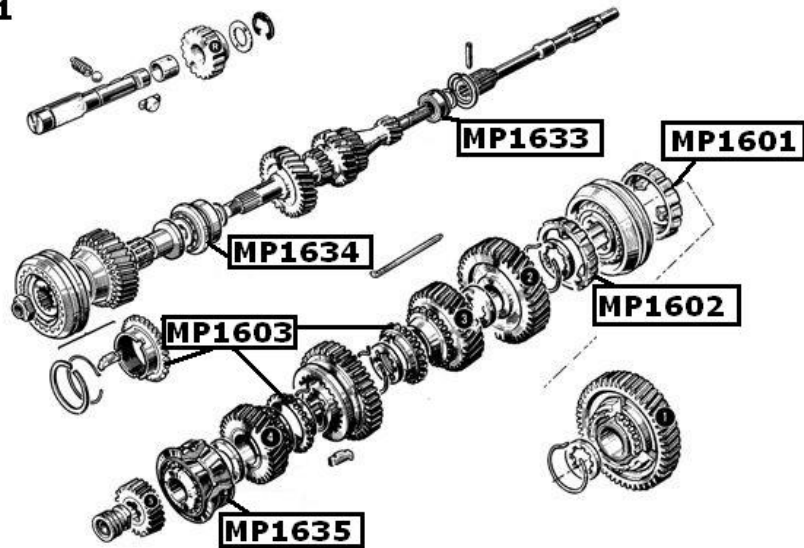

**A110 - BV 365**

TYPE	DESCRIPTION	REFERENCE	€uro HT
1600 SC/SI	Bevel gear couple 9 x 34 Group 3 TYP 365.	MP1628	1650.00 €

BEARINGS

PR871

**BV330 / 353/364**

PR371

**BV 353.03/13/15/33/35/ 364.05/06**

DESCRIPTION	REFERENCE	€uro HT
differential bearing (35 x 72 x 18.5 mm )	MP1630	36.85 €
Bearing final drive first version (32 x 72 x 21mm ) gearbox 353	MP1631	119.00 €
Bearing for final drive (32x72x19) gearbox 353 with reinforced final drive (groove centered)	MP1632	88.95 €
Bearing for final drive (32x72x19) gearbox 353 with reinforced final drive ( groove deported	MP1632A	104.20 €
Roller bearing (17x40x16) ( Réf. Renault 7700503129 / 7703090021 / 0857668900 )	MP1633	114.81 €
Roller bearing (25x52x35 ) Renault 7700535933 / 7703090032 / 0857669000	MP1634	110.00 €
Roller bearing (25x67x40.5) Réf .Renault 7703090181 / 7700502115 / 0852957000	MP1635	97.92 €

GEAR BOX GASKETS

R 8G

A110 - BV 330 - BV353

DESCRIPTION	REFERENCE	€uro HT
Set of paper + felt gaskets	MP1607	19.91 €
Gearbox output gasket (17x35x8)	MP1608	3.99 €
Gearbox output gasket (24x36x12)	MP1616	8.88 €
Differential gasket (36x62x7) 2 pieces	MP1609	15.45 €
Speed control(12x30x7 mm)	MP1610	5.61 €
Speed indicator plug gasket (8x16x6.5)	MP1611	7.74 €
Gearshift selector (15x26x7)	MP1612	5.41 €
Complete set from MP1607 to MP1616	MP1613	60.90 €
Tachometer gear for 330 gear box 4 speeds	MP1671	18.95 €