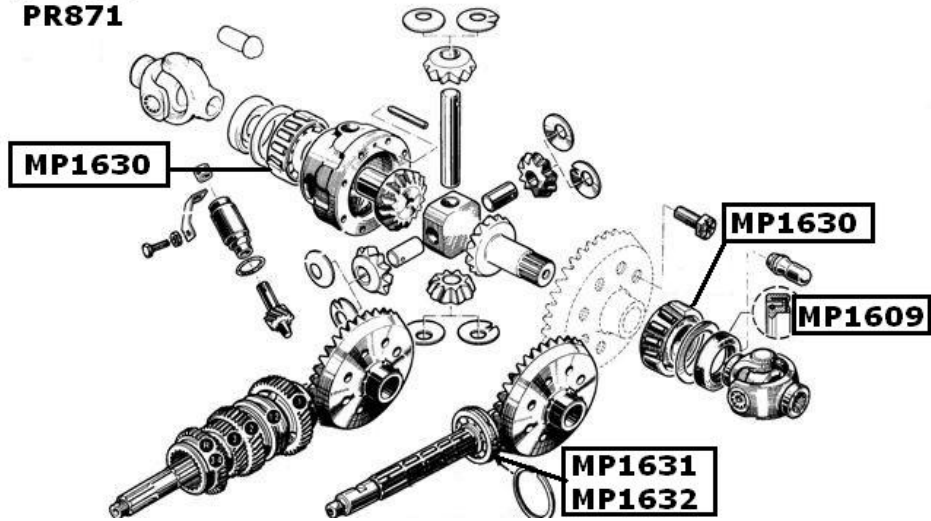

**A110 - BV 365**

TYPE	DESCRIPTION	REFERENCE	€uro HT
1600 SC/SI	Bevel gear couple 9 x 34 Group 3 TYP 365.	MP1628	1650.00 €

BEARINGS

PR871

**BV330 / 353/364**

PR371

**BV 353.03/13/15/33/35/ 364.05/06**

DESCRIPTION	REFERENCE	€uro HT
differential bearing (35 x 72 x 18.5 mm )	MP1630	36.85 €
Bearing final drive first version (32 x 72 x 21mm ) gearbox 353	MP1631	119.00 €
Bearing for final drive (32x72x19) gearbox 353 with reinforced final drive (groove centered)	MP1632	88.95 €
Bearing for final drive (32x72x19) gearbox 353 with reinforced final drive ( groove deported	MP1632A	104.20 €
Roller bearing (17x40x16) ( Réf. Renault 7700503129 / 7703090021 / 0857668900 )	MP1633	114.81 €
Roller bearing (25x52x35 ) Renault 7700535933 / 7703090032 / 0857669000	MP1634	110.00 €
Roller bearing (25x67x40.5) Réf .Renault 7703090181 / 7700502115 / 0852957000	MP1635	97.92 €

GEAR BOX GASKETS

R 8G

A110 - BV 330 - BV353

DESCRIPTION	REFERENCE	€uro HT
Set of paper + felt gaskets	MP1607	19.91 €
Gearbox output gasket (17x35x8)	MP1608	3.99 €
Gearbox output gasket (24x36x12)	MP1616	8.88 €
Differential gasket (36x62x7) 2 pieces	MP1609	15.45 €
Speed control(12x30x7 mm)	MP1610	5.61 €
Speed indicator plug gasket (8x16x6.5)	MP1611	7.74 €
Gearshift selector (15x26x7)	MP1612	5.41 €
Complete set from MP1607 to MP1616	MP1613	60.90 €
Tachometer gear for 330 gear box 4 speeds	MP1671	18.95 €