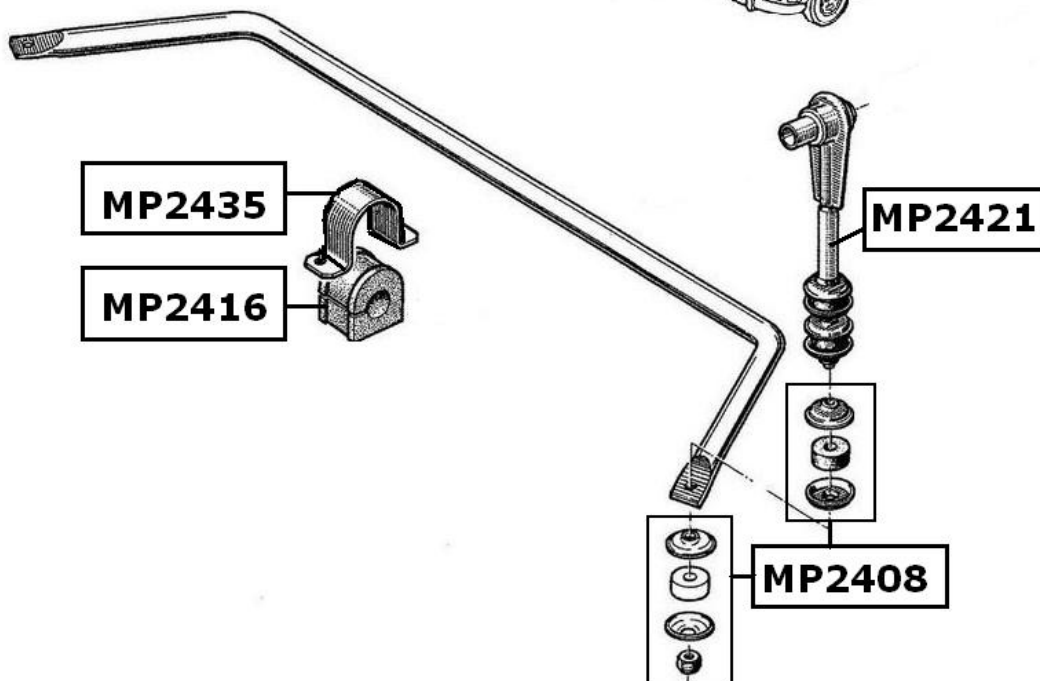

A110 1600 SC SX

A110 VD(sc/sx/si) BARRE STABILISATRICE ARRIERE

stainless steel brakets (the pair)	MP2435	35.30 €
Set 2 silentblokcs with washers	MP2408	5.80 €
Rear and front silentblock stabilizer bar Ø23mm (A310/4) (rear A310/6 and R5 Turbo)	MP2416	13.95 €
rep (1) : Rear rod complete with silentblocks and washers	MP2421	37.60 €