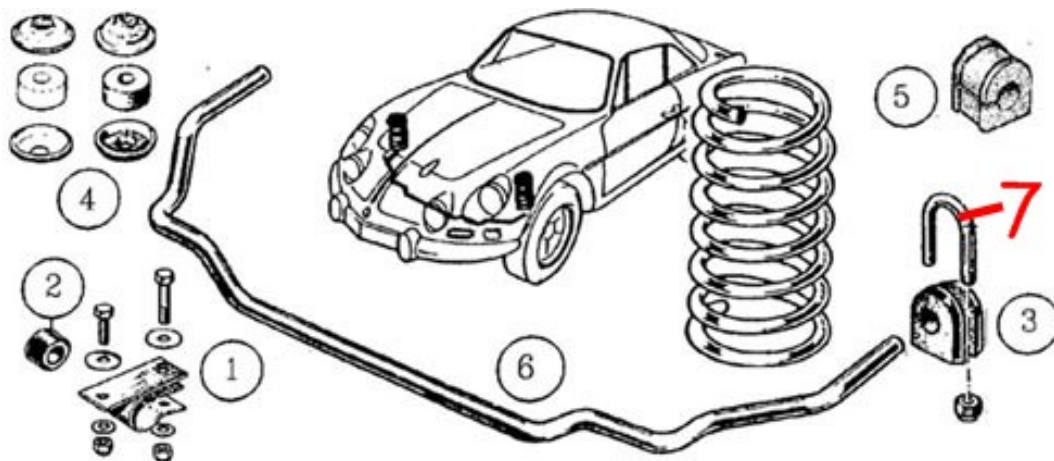

STABILIZER BAR

A110

rep (1) : inox bracket	MP2405	42.90 €
rep (2) : Silentblock	MP2406	2.20 €
Silentblock (Cevennes type)	MP2407	2.95 €
rep (7) : Fixing of the silent block	MP2424	10.40 €
rep (6) : Stabilizer bar R8 GORDINI	MP2418	139.00 €
ROLL BAR BRACKETS KIT ALLOY	MP2440	91.00 €
2 FIXING KIT ALLOY FOR ROLL BAR	MP2441	94.10 €