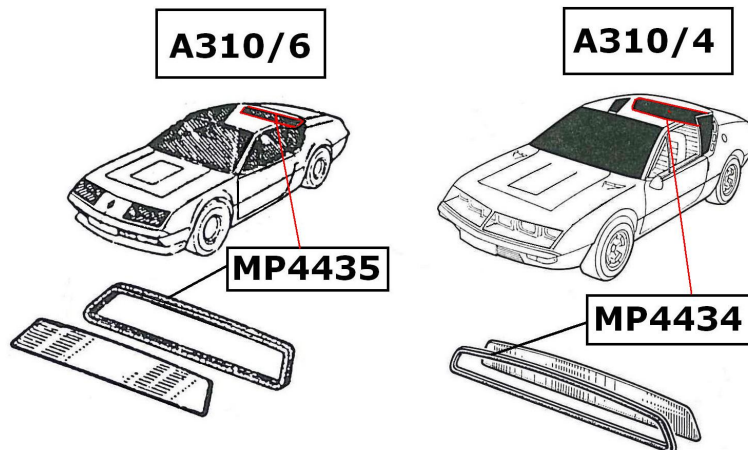

TYPE	DESCRIPTION	REFERENCE	€uro HT
A310/4 A310/6	Door seal (kit to form a length of 8 measured)	MP4431	82.50 €
A310/4 ET A310/6	Aluminium shape for roof angle (length 1.80 m)	MP4621	39.69 €
A310/4 et A310/6	Aluminum profile of windows sweeper for right and left doors (to paint in black for the V6)	MP4622	62.73 €

TYPE	DESCRIPTION	REFERENCE	€uro HT
A310/4	Gasket engine glass	MP4434	31.95 €
A310/6	Gasket engine glass	MP4435	29.50 €

BONNET SEALS

	Trunk and bonnet seal A 110 (Front bonnet 3m)	MP4405	8.45 €
--	---	--------	--------