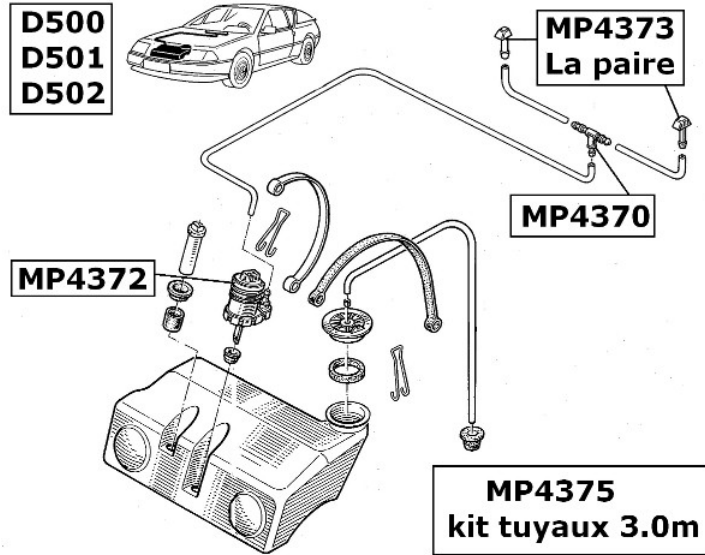

POLYESTER FITTINGS / PEDALBOX PROTECTION

DESCRIPTION	REFERENCE	€uro HT
POLYESTER PROTECTION (low of windscreen) (pair)	MP4247	171.36 €
Pedal box protection for GTA all models	MP4248	68.50 €

WIPER BLADES

	DESCRIPTION	REFERENCE	€uro HT
	Graphited natural rubber	MP4325	8.06 €

SCREEN WASHING PUMP

TYPE	DESCRIPTION	REFERENCE	€uro HT
D500 / D 501 / D502	Washer électric pump	MP4372	24.85 €
D500 / D 501 / D502 (UK D503 conduite à Droite .R.H.D	Washer jet (pair)	MP4373	8.90 €
A610 D503 (conduite à gauche) L.H.D	Windscreen wash connector L (pair)	MP4374	3.47 €
D500 / D501 / D502	Hose (long 3 meter) (the whole for the car)	MP4375	6.89 €
CABLES			

TYPE	DESCRIPTION	REFERENCE	€uro HT
D500 - V6 GT	Cable lg 327x285cm	MP3927	44.21 €
D501/502	ACCELERATOR CABLE FOR D501/D502	MP3949	48.95 €
D 503	ACCELERATOR CABLE FOR A 610 (D 503)	MP3950	50.53 €
Pair of handbrake cable for GTA.		MP3953	139.00 €