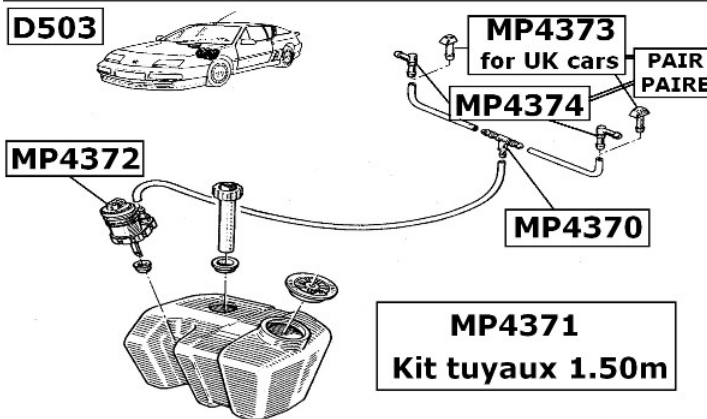

POLYESTER FITTINGS / PEDALBOX PROTECTION

DESCRIPTION	REFERENCE	€uro HT
POLYESTER PROTECTION (low of windscreen) (pair)	MP4247	171.36 €
Pedal box protection for GTA all models	MP4248	68.50 €

WIPER BLADES

	DESCRIPTION	REFERENCE	€uro HT
	Graphited natural rubber	MP4325	8.06 €

SCREEN WASHING PUMP

TYPE	DESCRIPTION	REFERENCE	€uro HT
D500 / D 501 / D502	Washer électric pump	MP4372	24.85 €
D500 / D 501 / D502 (UK D503 conduite à Droite .R.H.D	Washer jet (pair)	MP4373	8.90 €
A610 D503 (conduite à gauche) L.H.D	Windscreen wash connector L (pair)	MP4374	3.47 €
D500 / D501 / D502	Hose (long 3 meter) (the whole for the car)	MP4375	6.89 €
CABLES			

TYPE	DESCRIPTION	REFERENCE	€uro HT
D500 - V6 GT	Cable lg 327x285cm	MP3927	44.21 €
D501/502	ACCELERATOR CABLE FOR D501/D502	MP3949	48.95 €
D 503	ACCELERATOR CABLE FOR A 610 (D 503)	MP3950	50.53 €
Pair of handbrake cable for GTA.		MP3953	139.00 €