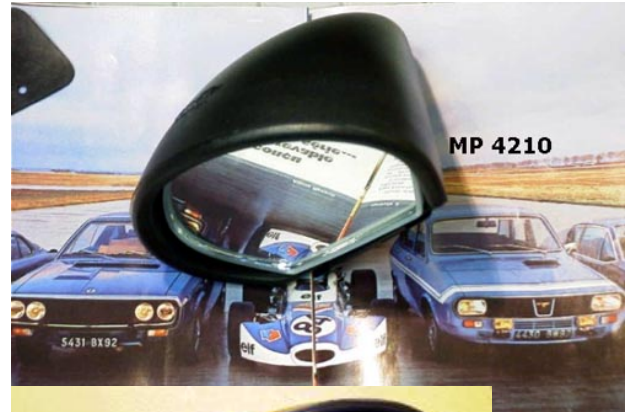

MP 4212

MP 4210