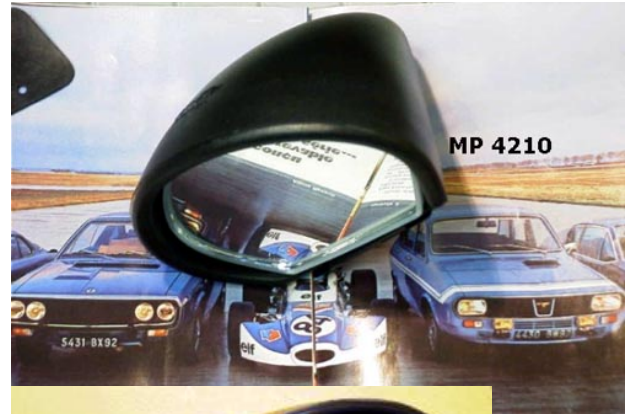

OUTER MIRRORS

DESCRIPTION	REFERENCE	€uro HT
Electric mirrors Tornado Right side idem origin A310/6 et R5 TURBO	MP4221	0 €
Sebring Mach 1 Chrome plated (right or left)	MP4220	48.96 €
Sebring Mach 1 Black (right or left)	MP4210	42.90 €
Californian F1 Black (left)	MP4211	36.80 €
Californian F1 Black (right)	MP4212	36.80 €
Tornado baby black (small version of the Tornado) Right (alpine turbo 122B)	MP4214	48.50 €
Tornado baby black (small Tornado) Left (Alpine turbo 122B)	MP4213	48.50 €

CARPET

DESCRIPTION	REFERENCE	€uro HT
Set of 2 carpets 5 gt turbo	MP4443	33.90 €