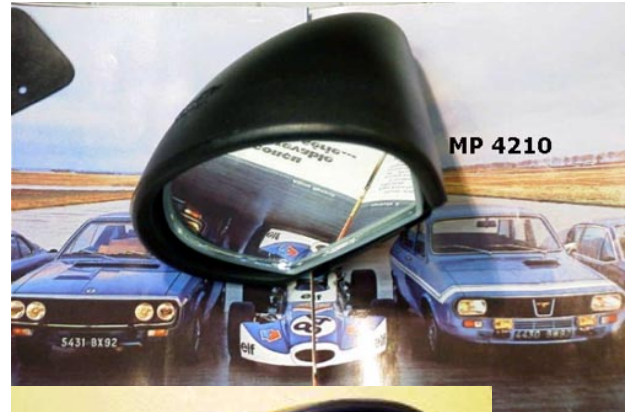

OUTER MIRRORS

DESCRIPTION	REFERENCE	€uro HT
Electric mirrors Tornado Right side idem origin A310/6 et R5 TURBO	MP4221	0 €
Sebring Mach 1 Chrome plated (right or left)	MP4220	48.96 €
Sebring Mach 1 Black (right or left)	MP4210	37.46 €
Californian F1 Black (left)	MP4211	32.98 €
Californian F1 Black (right)	MP4212	32.98 €
Tornado baby black (small version of the Tornado) Right (alpine turbo 122B)	MP4214	47.00 €
Tornado baby black (small Tornado) Left (Alpine turbo 122B)	MP4213	47.00 €

CARPET

DESCRIPTION	REFERENCE	€uro HT
Set of 2 carpets 5 gt turbo	MP4443	33.90 €