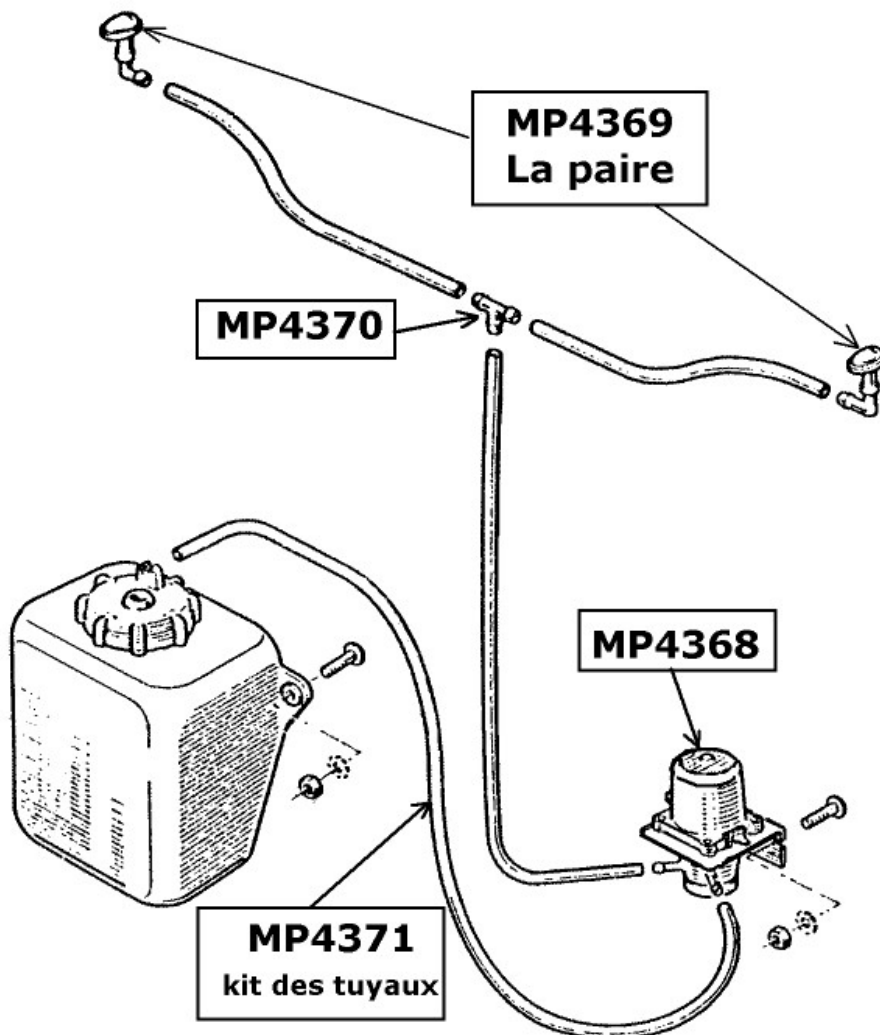

	DESCRIPTION	REFERENCE	€uro HT
	Right inside handle A310/4 and A110SC/SI/SX	MP4341	19.95 €
	Left inside handle A 310/4 & A 110 1600 SC/SI/SX	MP4342	19.95 €
	Pair of staple right and left A310 and A110 1600 SC/SI	MP4364	25.41 €
	Guide of the button opening door A310/4 - A310/6 1st Model - R12G	MP4300	10.00 €
	Guide of the button opening door A310/6 phase 2	MP4300A	10.40 €

SCREEN WASHERS

TYPE	DESCRIPTION	REFERENCE	€uro HT
A310/6	Washer électric pump	MP4368	27.75 €
A310/6	washer jet black plastic (pair)	MP4369	7.95 €
A310/6	Windscreen wash connector T	MP4370	1.94 €
A310/6	Hose (the whole for the car) length 1.50meter	MP4371	3.57 €