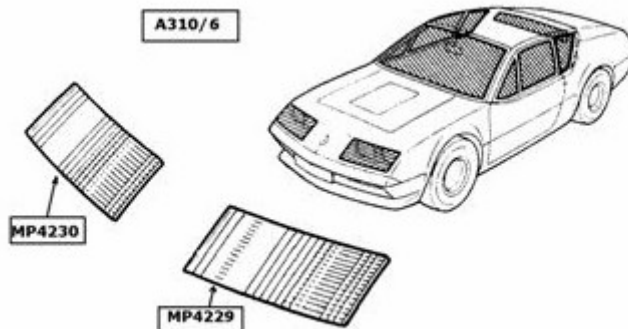

MISCELLANEOUS FITTINGS

DESCRIPTION	REFERENCE	€uro HT
HANDLE JACK 19 MM	MP4378	9.95 €

DRIVING WHEELS

TYPE	DESCRIPTION	REFERENCE	€uro HT
A310/6	Steering wheel refurbishment (paint and leather hand made)	MP4030	190.00 €
A310	Steering wheel center for A 310 V6 and R5 Gordini (1223 and 122B)	MP4031	59.00 €

Speed box handle cap

	Speed box handle cap	MP4025	39.50 €
	Gear knob A110 and A310/4	MP4009	39.90 €

WINDSCREENS

DESCRIPTION	REFERENCE	€uro HT
Green laminated windscreen	MP4203	529.54 €
Heated Windscreen Green 2 zones. New manufacturing. High quality	MP4203CH	749.00 €
Bronze laminated windscreen	MP4204	529.46 €
Set of 8 pieces (black strips and angles) for A310/6 wind-screen. Stainless steel	MP4224	274.00 €
Set of 8 pieces (chromated strips and angles) for A310/4 wind-screen. Stainless	MP4225	274.00 €
Light glass cover origin A 30/4 driver side	MP4250	248.00 €
Light glass cover origin A 310/4 co driver side	MP4251	248.00 €
Window left	MP4229	248.00 €
window right	MP4230	248.00 €
Set of glue polyurethane + primary (for wind screens and accessories of bodywork) 310ml	MP5510	33.75 €