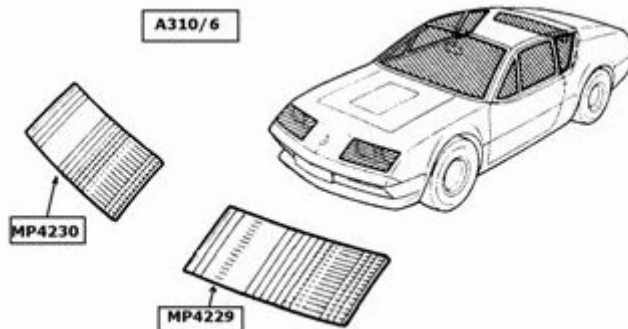

**MISCELLANEOUS FITTINGS**

DESCRIPTION	REFERENCE	€uro HT
HANDLE JACK 19 MM	MP4378	9.95 €

**DRIVING WHEELS**

TYPE	DESCRIPTION	REFERENCE	€uro HT
A310/6	Steering wheel refurbishment (paint and leather hand made)	MP4030	190.00 €
A310	Steering wheel center for A 310 V6 and R5 Gordini (1223 and 122B)	MP4031	59.00 €

**Speed box handle cap**

	Speed box handle cap	MP4025	39.50 €
	Gear knob A110 and A310/4	MP4009	39.90 €

**WINDSCREENS**

DESCRIPTION	REFERENCE	€uro HT
Green laminated windscreen	MP4203	529.54 €
Heated Windscreen Green 2 zones. New manufacturing. High quality	MP4203CH	749.00 €
Bronze laminated windscreen	MP4204	529.46 €
Set of 8 pieces (black strips and angles) for A310/6 wind-screen. Stainless steel	MP4224	276.00 €
Set of 8 pieces (chromated strips and angles) for A310/4 wind-screen. Stainless	MP4225	276.00 €
Light glass cover origin A 30/4 driver side	MP4250	248.00 €
Light glass cover origin A 310/4 co driver side	MP4251	248.00 €
Windscreen shackle for A 310 +1 rivet	MP4252	2.37 €
10 Windscreen shackles for 310 and 10 rivets	MP4253	21.00 €
Window left	MP4229	248.00 €
window right	MP4230	248.00 €
Set of glue polyurethane + primary (for wind screens and accessories of bodywork ) 310ml	MP5510	33.75 €