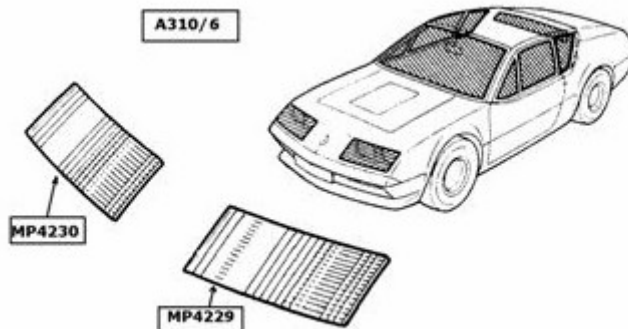

MISCELLANEOUS FITTINGS

DESCRIPTION	REFERENCE	€uro HT
HANDLE JACK 19 MM	MP4378	9.95 €

DRIVING WHEELS

TYPE	DESCRIPTION	REFERENCE	€uro HT
A310/6	Steering wheel refurbishment (paint and leather hand made)	MP4030	190.00 €
A310	Steering wheel center for A 310 V6 and R5 Gordini (1223 and 122B)	MP4031	59.00 €

Speed box handle cap

	Speed box handle cap	MP4025	39.50 €
	Gear knob A110 and A310/4	MP4009	39.90 €

WINDSCREENS

DESCRIPTION	REFERENCE	€uro HT
Green laminated windscreen	MP4203	529.54 €
Heated Windscreen Green 2 zones. New manufacturing. High quality	MP4203CH	779.00 €
Bronze laminated windscreen	MP4204	549.90 €
Set of 8 pieces (black strips and angles) for A310/6 wind-screen. Stainless steel	MP4224	293.00 €
Set of 8 pieces (chromated strips and angles) for A310/4 wind-screen. Stainless	MP4225	293.00 €
Light glass cover origin A 30/4 driver side	MP4250	248.00 €
Light glass cover origin A 310/4 co driver side	MP4251	248.00 €
Windscreen shackle for A 310 +1 rivet	MP4252	2.37 €
10 Windscreen shackles for 310 and 10 rivets	MP4253	21.00 €
Window left	MP4229	248.00 €
window right	MP4230	248.00 €
Set of glue polyurethane + primary (for wind screens and accessories of bodywork) 310ml	MP5510	33.75 €