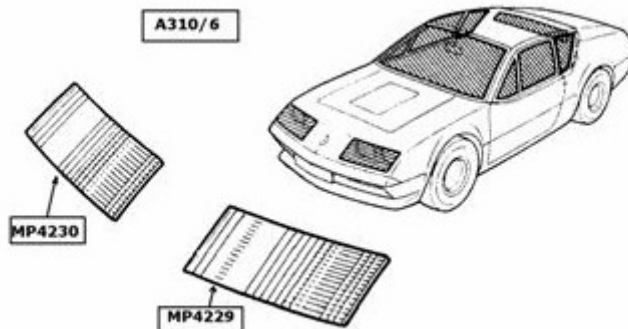

MISCELLANEOUS FITTINGS

DESCRIPTION	REFERENCE	€uro HT
HANDLE JACK 19 MM	MP4378	9.95 €

DRIVING WHEELS

TYPE	DESCRIPTION	REFERENCE	€uro HT
A310/6	Steering wheel refurbishment (paint and leather hand made)	MP4030	190.00 €
A310	Steering wheel center for A 310 V6 and R5 Gordini (1223 and 122B)	MP4031	59.00 €

Speed box handle cap

	Speed box handle cap	MP4025	39.50 €
 MP4009	Gear knob A110 and A310/4	MP4009	39.90 €

WINDSCREENS

DESCRIPTION	REFERENCE	€uro HT
Green laminated windscreen	MP4203	529.54 €
Heated Windscreen Green 2 zones. New manufacturing. High quality	MP4203CH	779.00 €
Bronze laminated windscreen	MP4204	549.90 €
Set of 8 pieces (black strips and angles) for A310/6 wind-screen. Stainless steel	MP4224	300.00 €
Set of 8 pieces (chromated strips and angles) for A310/4 wind-screen. Stainless	MP4225	300.00 €
Light glass cover origin A 30/4 driver side	MP4250	248.00 €
Light glass cover origin A 310/4 co driver side	MP4251	248.00 €
Windscreen shackle for A 310 +1 rivet	MP4252	2.37 €
10 Windscreen shackles for 310 and 10 rivets	MP4253	21.00 €
Window left	MP4229	248.00 €
window right	MP4230	248.00 €
Set of glue polyurethane + primary (for wind screens and accessories of bodywork) 310ml	MP5510	33.75 €