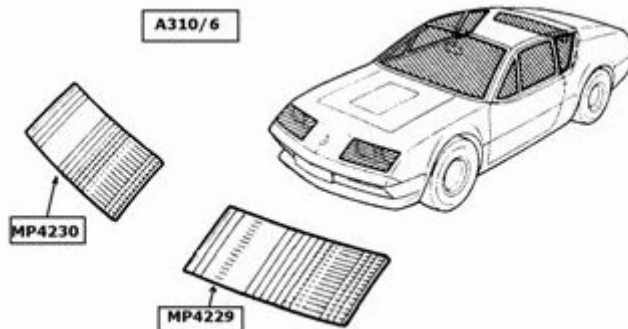

MISCELLANEOUS FITTINGS

DESCRIPTION	REFERENCE	€uro HT
HANDLE JACK 19 MM	MP4378	9.95 €

DRIVING WHEELS

TYPE	DESCRIPTION	REFERENCE	€uro HT
A310/6	Steering wheel refurbishment (paint and leather hand made)	MP4030	190.00 €
A310	Steering wheel center for A 310 V6 and R5 Gordini (1223 and 122B)	MP4031	59.00 €

Speed box handle cap

	Speed box handle cap	MP4025	39.50 €
	Gear knob A110 and A310/4	MP4009	39.90 €

WINDSCREENS

DESCRIPTION	REFERENCE	€uro HT
Green laminated windscreen	MP4203	529.54 €
Heated Windscreen Green 2 zones. New manufacturing. High quality	MP4203CH	749.00 €
Bronze laminated windscreen	MP4204	529.46 €
Set of 8 pieces (black strips and angles) for A310/6 wind-screen. Stainless steel	MP4224	276.00 €
Set of 8 pieces (chromated strips and angles) for A310/4 wind-screen. Stainless	MP4225	276.00 €
Light glass cover origin A 30/4 driver side	MP4250	248.00 €
Light glass cover origin A 310/4 co driver side	MP4251	248.00 €
Window left	MP4229	248.00 €
window right	MP4230	248.00 €
Set of glue polyurethane + primary (for wind screens and accessories of bodywork) 310ml	MP5510	33.75 €