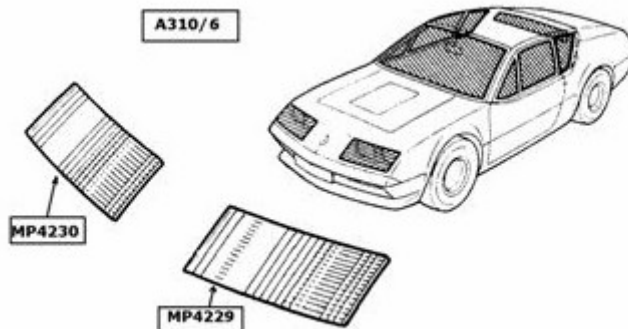

MISCELLANEOUS FITTINGS

DESCRIPTION	REFERENCE	€uro HT
HANDLE JACK 19 MM	MP4378	9.95 €

DRIVING WHEELS

TYPE	DESCRIPTION	REFERENCE	€uro HT
A310/6	Steering wheel refurbishment (paint and leather hand made)	MP4030	190.00 €
A310	Steering wheel center for A 310 V6 and R5 Gordini (1223 and 122B)	MP4031	59.00 €

Speed box handle cap

	Speed box handle cap	MP4025	39.50 €
	Gear knob A110 and A310/4	MP4009	39.90 €

WINDSCREENS

DESCRIPTION	REFERENCE	€uro HT
Green laminated windscreen	MP4203	529.54 €
Heated Windscreen Green 2 zones. New manufacturing. High quality	MP4203CH	779.00 €
Bronze laminated windscreen	MP4204	549.90 €
Set of 8 pieces (black strips and angles) for A310/6 wind-screen. Stainless steel	MP4224	300.00 €
Set of 8 pieces (chromated strips and angles) for A310/4 wind-screen. Stainless	MP4225	300.00 €
Light glass cover origin A 30/4 driver side	MP4250	248.00 €
Light glass cover origin A 310/4 co driver side	MP4251	248.00 €
Windscreen shackle for A 310 +1 rivet	MP4252	2.37 €
10 Windscreen shackles for 310 and 10 rivets	MP4253	21.00 €
Window left	MP4229	248.00 €
window right	MP4230	248.00 €
Set of glue polyurethane + primary (for wind screens and accessories of bodywork) 310ml	MP5510	33.75 €