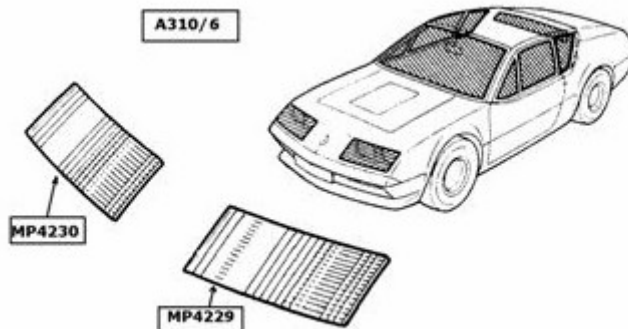

MISCELLANEOUS FITTINGS

DESCRIPTION	REFERENCE	€uro HT
HANDLE JACK 19 MM	MP4378	9.95 €

DRIVING WHEELS

TYPE	DESCRIPTION	REFERENCE	€uro HT
A310/6	Steering wheel refurbishment (paint and leather hand made)	MP4030	190.00 €
A310	Steering wheel center for A 310 V6 and R5 Gordini (1223 and 122B)	MP4031	59.00 €

Speed box handle cap

	Speed box handle cap	MP4025	39.50 €
 MP4009	Gear knob A110 and A310/4	MP4009	39.90 €

WINDSCREENS

DESCRIPTION	REFERENCE	€uro HT
Green laminated windscreen	MP4203	529.54 €
Heated Windscreen Green 2 zones. New manufacturing. High quality	MP4203CH	779.00 €
Bronze laminated windscreen	MP4204	529.46 €
Set of 8 pieces (black strips and angles) for A310/6 wind-screen. Stainless steel	MP4224	283.00 €
Set of 8 pieces (chromated strips and angles) for A310/4 wind-screen. Stainless	MP4225	283.00 €
Light glass cover origin A 30/4 driver side	MP4250	248.00 €
Light glass cover origin A 310/4 co driver side	MP4251	248.00 €
Windscreen shackle for A 310 +1 rivet	MP4252	2.37 €
10 Windscreen shackles for 310 and 10 rivets	MP4253	21.00 €
Window left	MP4229	248.00 €
window right	MP4230	248.00 €
Set of glue polyurethane + primary (for wind screens and accessories of bodywork) 310ml	MP5510	33.75 €