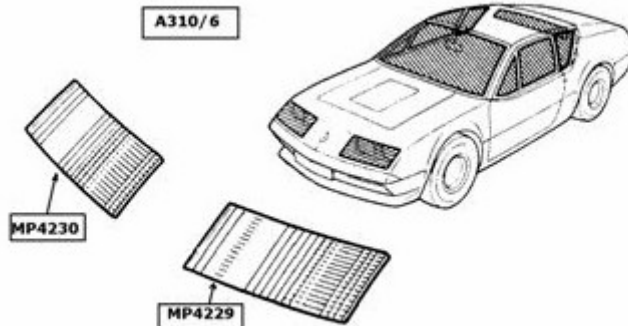

MISCELLANEOUS FITTINGS

DESCRIPTION	REFERENCE	€uro HT
HANDLE JACK 19 MM	MP4378	9.95 €

DRIVING WHEELS

TYPE	DESCRIPTION	REFERENCE	€uro HT
A310/6	Steering wheel refurbishment (paint and leather hand made)	MP4030	190.00 €
A310	Steering wheel center for A 310 V6 and R5 Gordini (1223 and 122B)	MP4031	59.00 €

Speed box handle cap

	Speed box handle cap	MP4025	39.50 €
 MP4009	Gear knob A110 and A310/4	MP4009	39.90 €

WINDSCREENS

DESCRIPTION	REFERENCE	€uro HT
Green laminated windscreen	MP4203	529.54 €
Heated Windscreen Green 2 zones. New manufacturing. High quality	MP4203CH	779.00 €
Bronze laminated windscreen	MP4204	529.46 €
Set of 8 pieces (black strips and angles) for A310/6 wind-screen. Stainless steel	MP4224	293.00 €
Set of 8 pieces (chromated strips and angles) for A310/4 wind-screen. Stainless	MP4225	293.00 €
Light glass cover origin A 30/4 driver side	MP4250	248.00 €
Light glass cover origin A 310/4 co driver side	MP4251	248.00 €
Windscreen shackle for A 310 +1 rivet	MP4252	2.37 €
10 Windscreen shackles for 310 and 10 rivets	MP4253	21.00 €
Window left	MP4229	248.00 €
window right	MP4230	248.00 €
Set of glue polyurethane + primary (for wind screens and accessories of bodywork) 310ml	MP5510	33.75 €