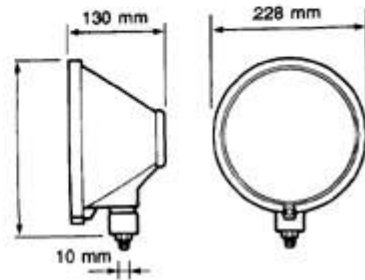

TURINI

H1	H2	H3	H4	CE
P14,5s	XS11	PK22s	P43t	P45t