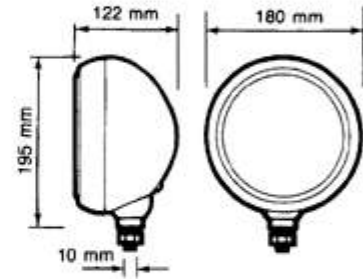

OSCAR RACING