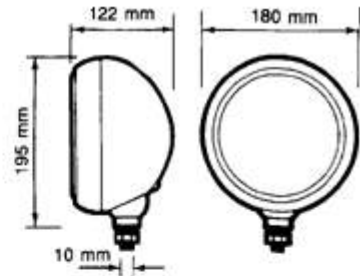

LIGHTS & SIGNALLING

OSCAR