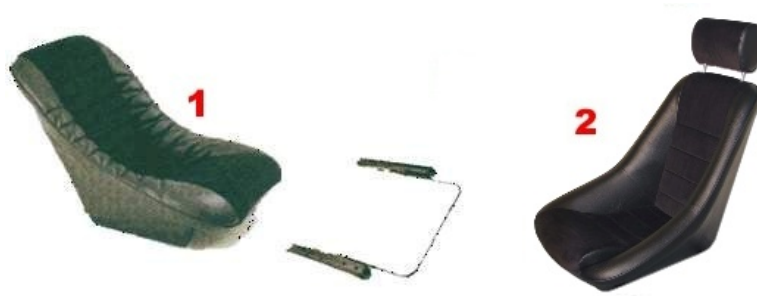

DESCRIPTION	REFERENCE	€uro HT
rep (13) : Set of 4 door panels Spanish model (round handle cutout)	MP4408	206.08 €
Set of 4 door panels 1st French model (round handle cutout)	MP4409	169.50 €
Set of 4 door panels 2nd French model (rectangular cutout)	MP4410	216.24 €
rep (18) : Fastening plastic clip for door panel (1 part)	MP4411	0.00 €
rep (17) : Clip shell	MP4412	0.00 €
A 110 1300 / 1600S Upholstery alone French model 68...	MP4413	655.74 €
A 110 1300 / 1400 Upholstery alone Spanish model 70...	MP4414	0 €
rep (12) : White crackled Skai canopy 144x150 cm to cut and glue yourself	MP4415	59.23 €
rep (11) : Central beam upholstery alone, top quality	MP4416	94.90 €
Sides upholstery, higher quality	MP4417	114.75 €
rep (10) : Rear sides upholstery (2 pieces with liner) higher quality	MP4418	114.75 €
rep (15) : Gear lever upholstery, crackled Skai with his plate	MP4419	49.95 €
GT4 seat upholstery, 2 pieces, higher quality	MP4421	222.48 €

DESCRIPTION	REFERENCE	€uro HT
rep (1) : Polyester body and black velvet and Skai upholstery	MP4403	474.50 €
Set of universal seat tracks for MOD PLASTIA seat fastening	MP4404	49.00 €
rep (2) : Bucket seat with adjustable headrest (black Skai and velvet)	MP4422	368.86 €
universal sub frame (Sliding for adjustment of the seat)	MP4423	0 €